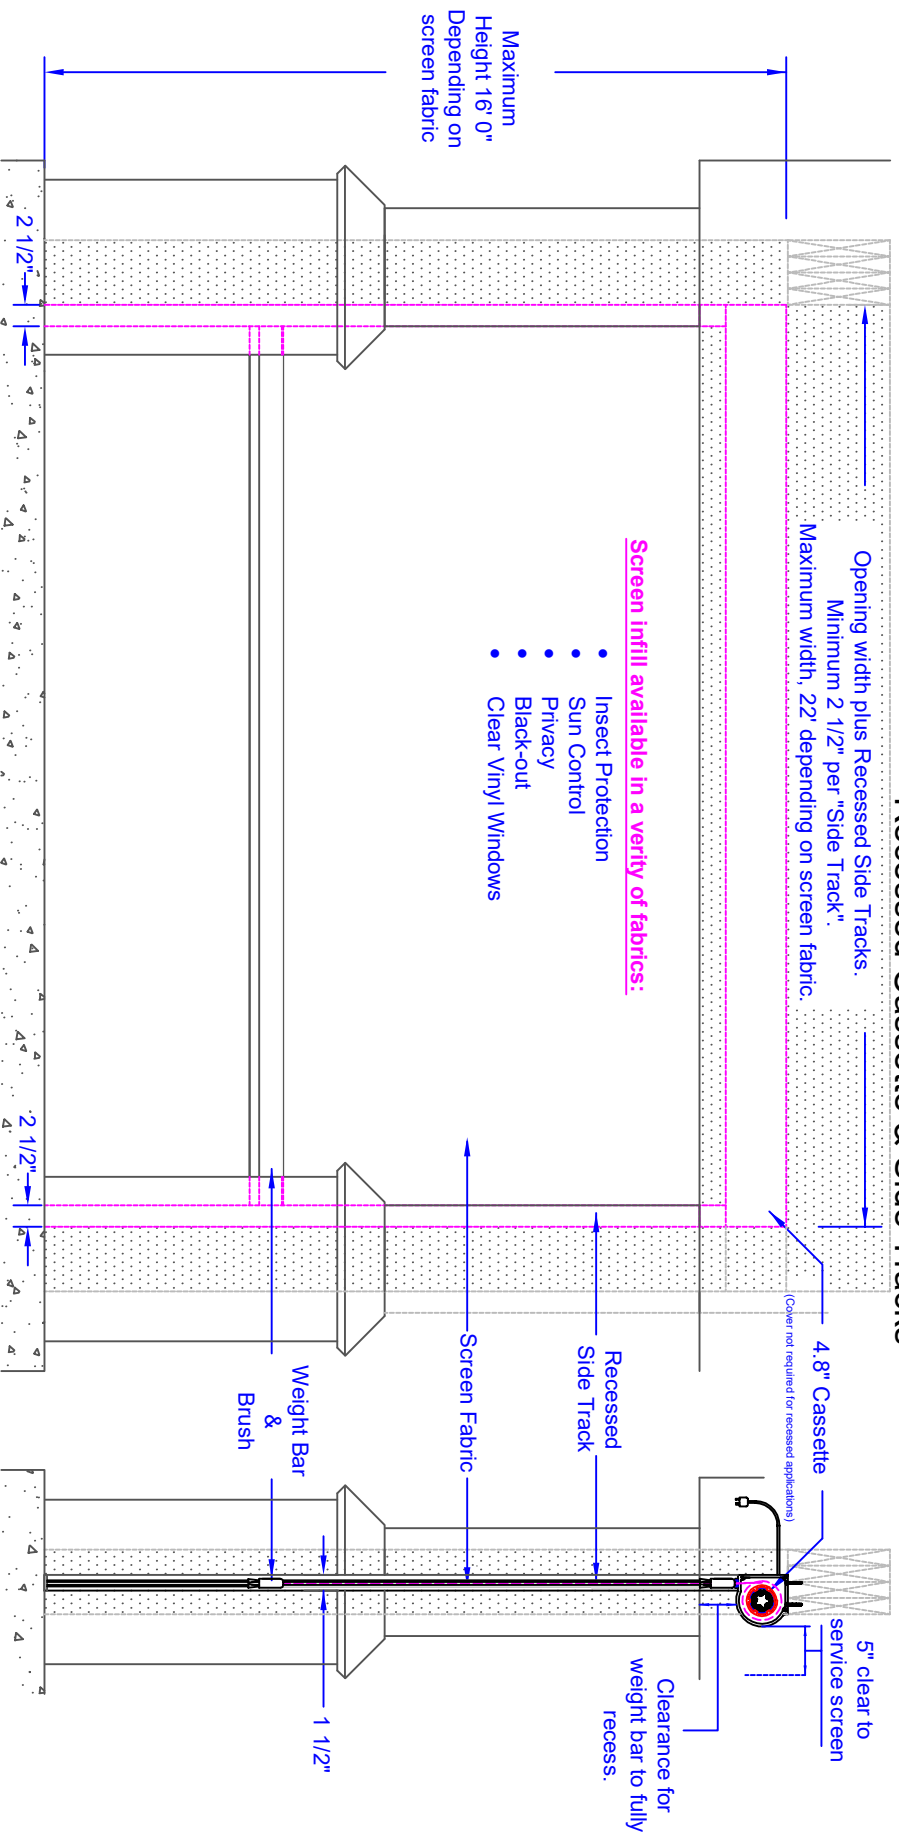

Horizon 4800 Installation Specification

Recessed Cassette & Side Tracks

Motor

- * 120V AC 60Hz "Somfy" Motor
- * Index Protection Rating: IP 44
- * Rated Current 1.3A to 2.1A c/w Object detection or clutch Operators
- * Single channel hand-held remote control.
- * Multi-channel hand-held remote control.
- * Somfy "myLink" app for smart-phone.
- * Compatible for home automation systems

General	Quantity	Title/View, description, alternate dimension etc	Article No./Reference
Designed by	Approved by	Drawn by	Scale
Checked by	Checked by	Checked by	Scale
Drawn by	Drawn by	Drawn by	Scale
Mirage Screen Systems	H4800 Recessed Mount		
	H4800-R1		