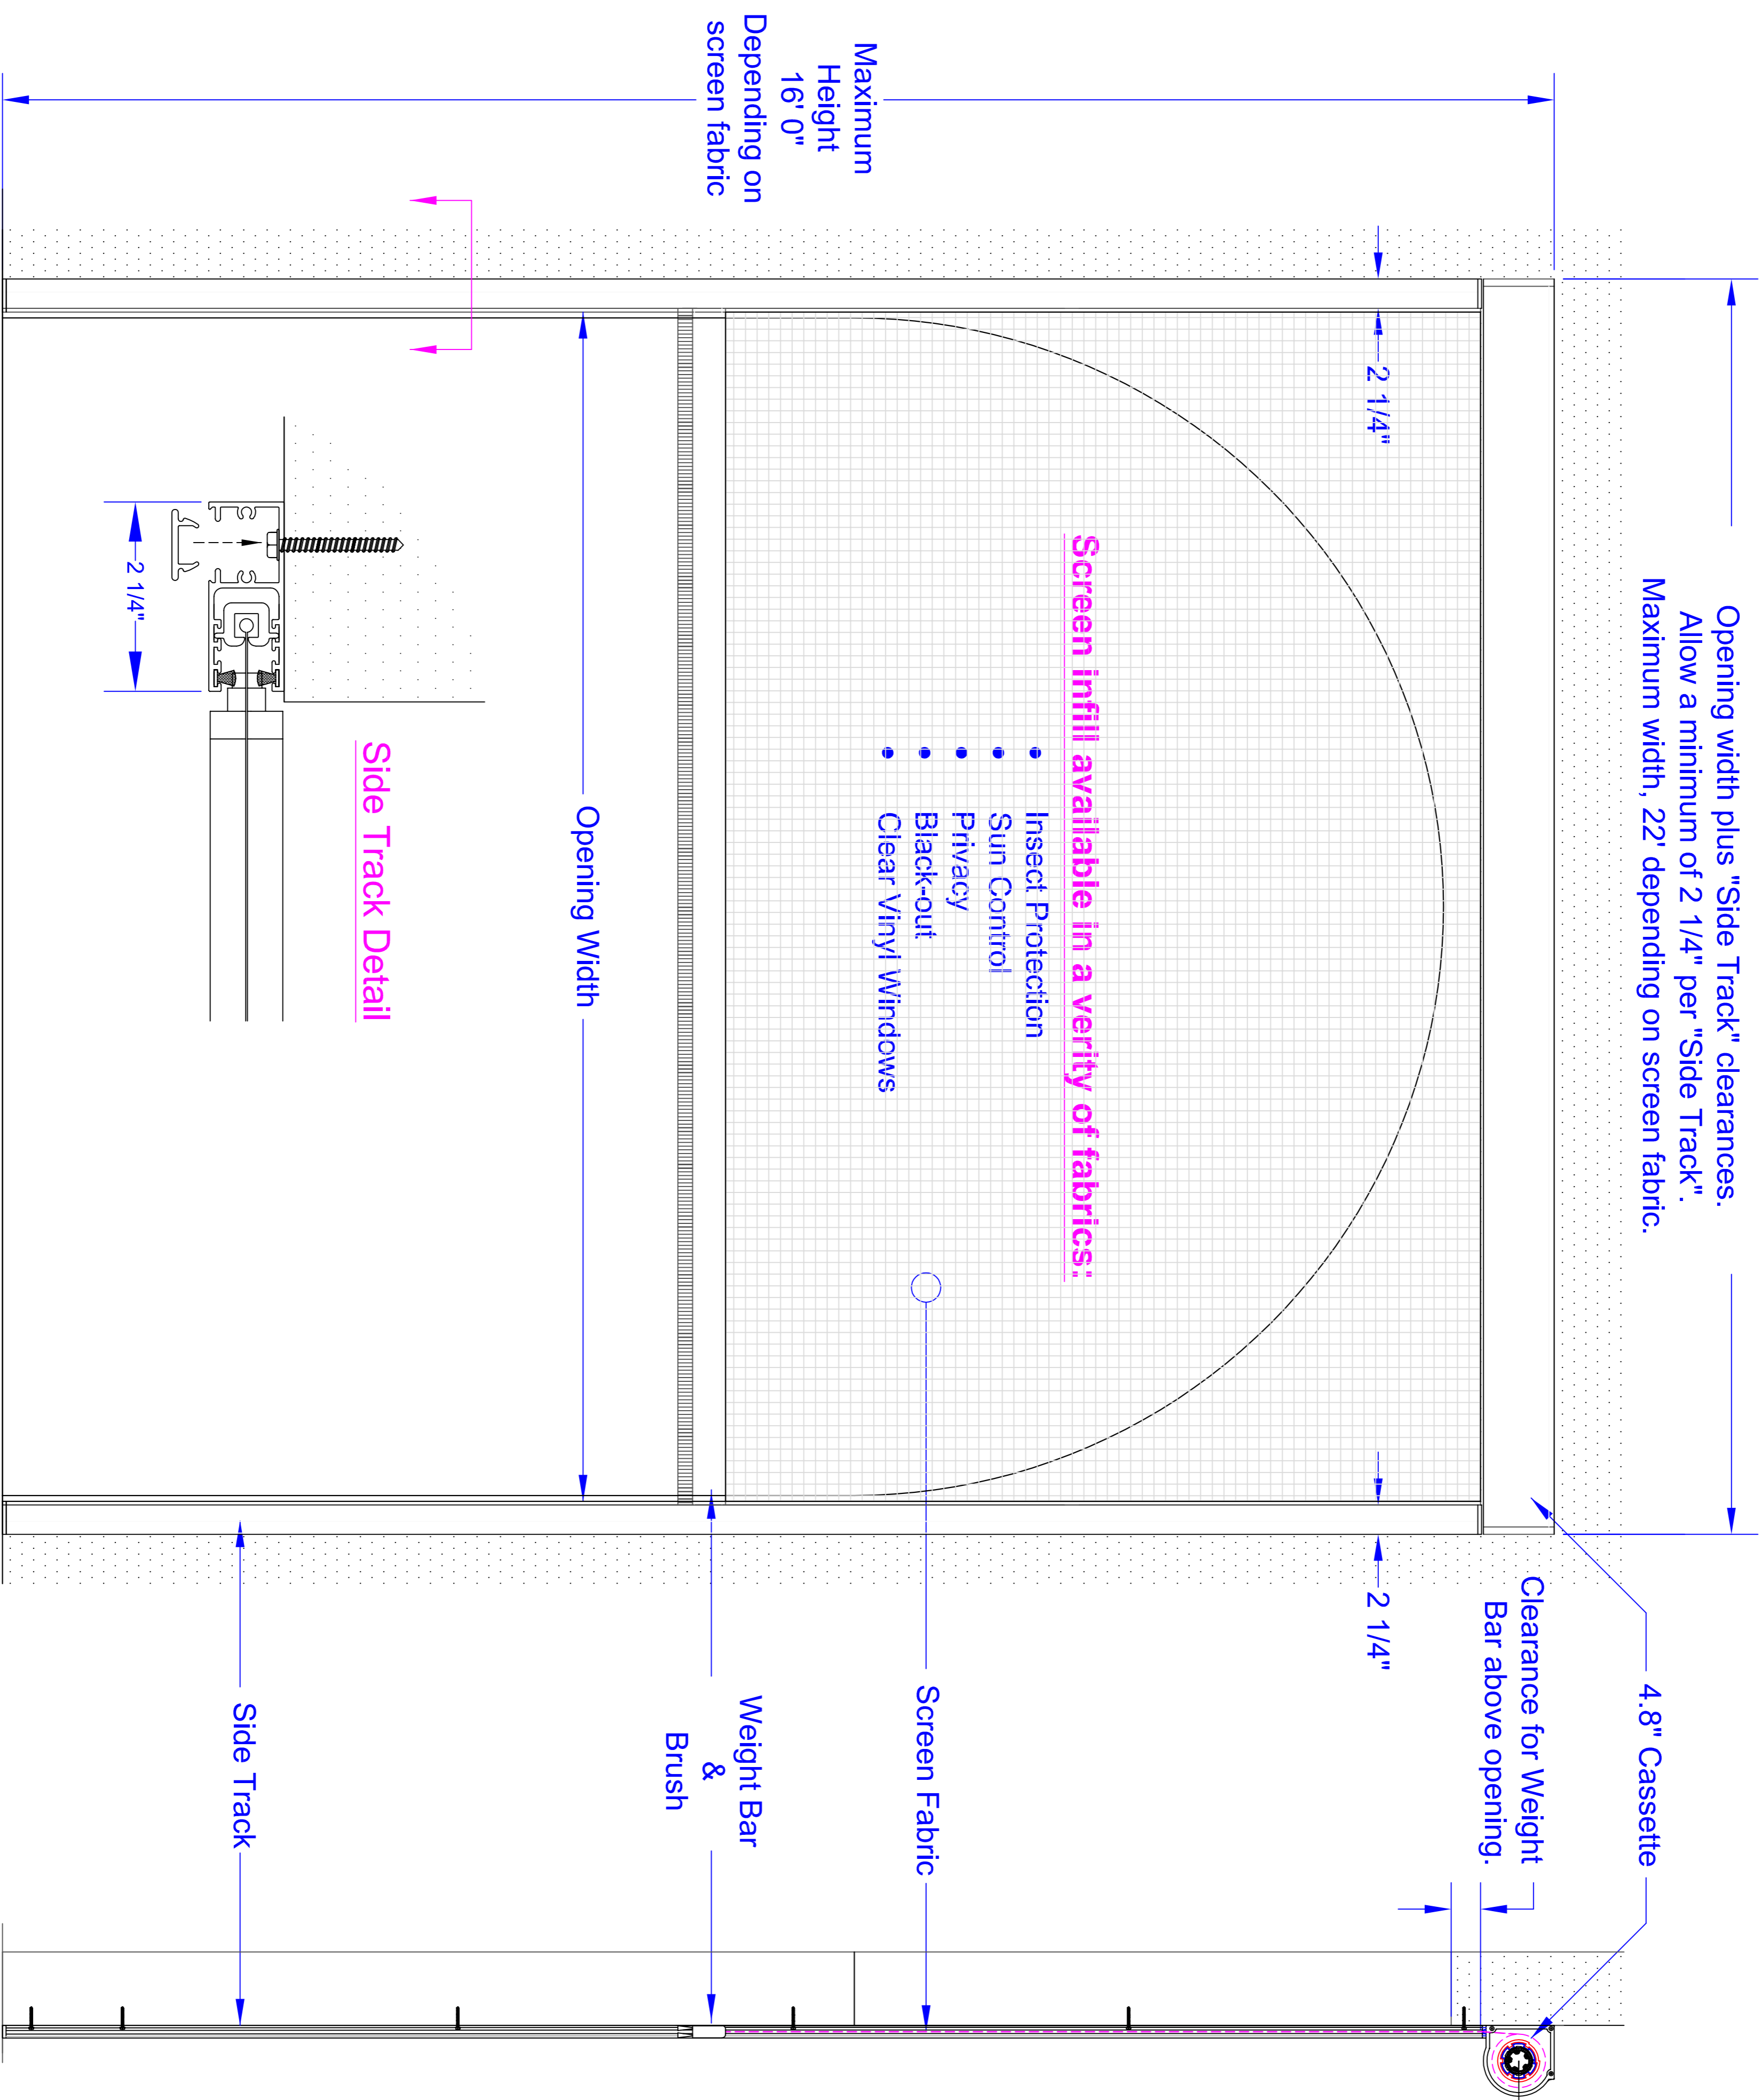

Horizon 4800 Installation Specification

Surface Mount, Rounded Header

Front View

Opening width plus "Side Track" clearances.
 Allow a minimum of 2 1/4" per "Side Track".
 Maximum width, 22' depending on screen fabric.

Side View

Screen infill available in a variety of fabrics:

- Insect Protection
- Sun Control
- Privacy
- Black-out
- Clear Vinyl Windows

Side Track Detail

Cassette & Weight Bar Detail

Motor

- * 120V AC 60Hz "Somfy" Motor
 - * Index Protection Rating: IP 44
 - * Rated Current 1.3A to 2.1A
 - * c/w Object detection or clutch
- ### Operators
- * Single channel hand-held remote control.
 - * Multi-channel hand-held remote control.
 - * Somfy "myLink" app for smart-phone.
 - * Compatible for home automation systems

Mirage
 Retractable Screen Systems

Item#	Quantity	Title/Name, designation, material, dimension etc	Article No./Reference
Designed by	Checked by	Approved by - date	Filename
Peter Siemens	PS	PS - 04/10/2019	H4800 RoundedHeader 1019
Mirage Screen Systems			H4800 Rounded Header
			H4800-RD
			1
			Sheet
			2/1