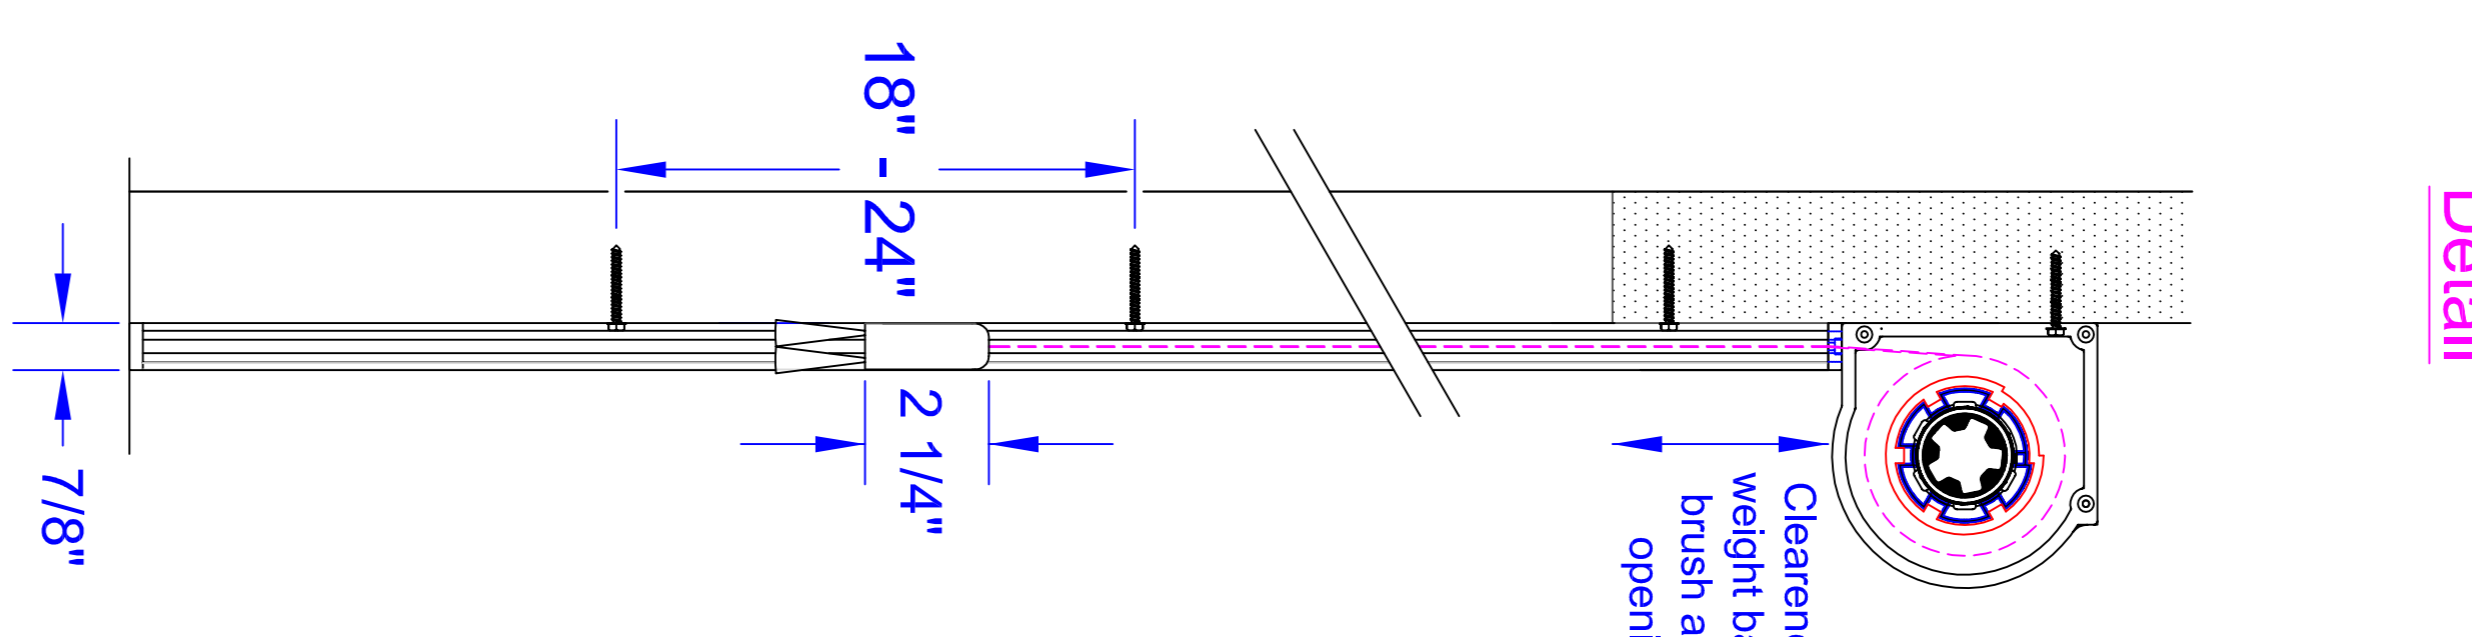

Horizon 4800 Installation Specification

Surface Mount, Rounded Header

Front View

Opening width plus "Side Track" clearances.
 Allow a minimum of 2 1/4" per "Side Track".
 Maximum width, 22' depending on screen fabric.

Side View

Screen infill available in a variety of fabrics:

- Insect Protection
- Sun Control
- Privacy
- Black-out
- Clear Vinyl Windows

Side Track Detail

Cassette & Weight Bar Detail

Motor

- * 120V AC 60Hz "Somfy" Motor
 - * Index Protection Rating: IP 44
 - * Rated Current 1.3A to 2.1A
 - * c/w Object detection or clutch
- ### Operators
- * Single channel hand-held remote control.
 - * Multi-channel hand-held remote control.
 - * Somfy "myLink" app for smart-phone.
 - * Compatible for home automation systems