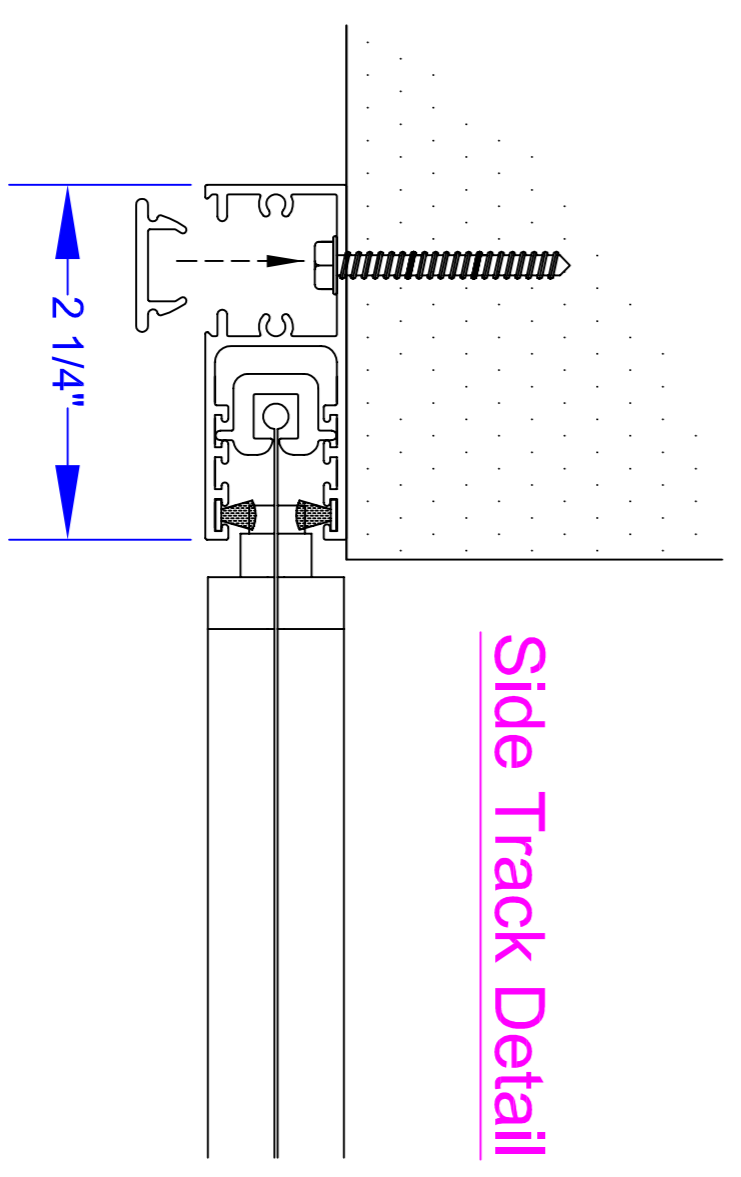

Horizon 4800 Installation Specification

Surface Mount, Rounded Header

Front View

Opening width plus "Side Track" clearances.
 Allow a minimum of 2 1/4" per "Side Track".
 Maximum width, 22' depending on screen fabric.

Side View

Screen infill available in a variety of fabrics:

- Insect Protection
- Sun Control
- Privacy
- Black-out
- Clear Vinyl Windows

Side Track Detail

Cassette & Weight Bar Detail

Motor

- * 120V AC 60Hz "Somfy" Motor
 - * Index Protection Rating: IP 44
 - * Rated Current 1.3A to 2.1A
 - * c/w Object detection or clutch
- ### Operators
- * Single channel hand-held remote control.
 - * Multi-channel hand-held remote control.
 - * Somfy "myLink" app for smart-phone.
 - * Compatible for home automation systems

Mirage
 Retractable Screen Systems

Item#	Quantity	Title/Name, designation, material, dimension etc	Article No./Reference
Designed by	Checked by	Approved by - date	Filename
Peter Siemens	PS	PS - 04/10/2019	H4800 RoundedHeader 1019
Mirage Screen Systems			H4800 Rounded Header
			H4800-RD
			1
			Sheet
			2/1