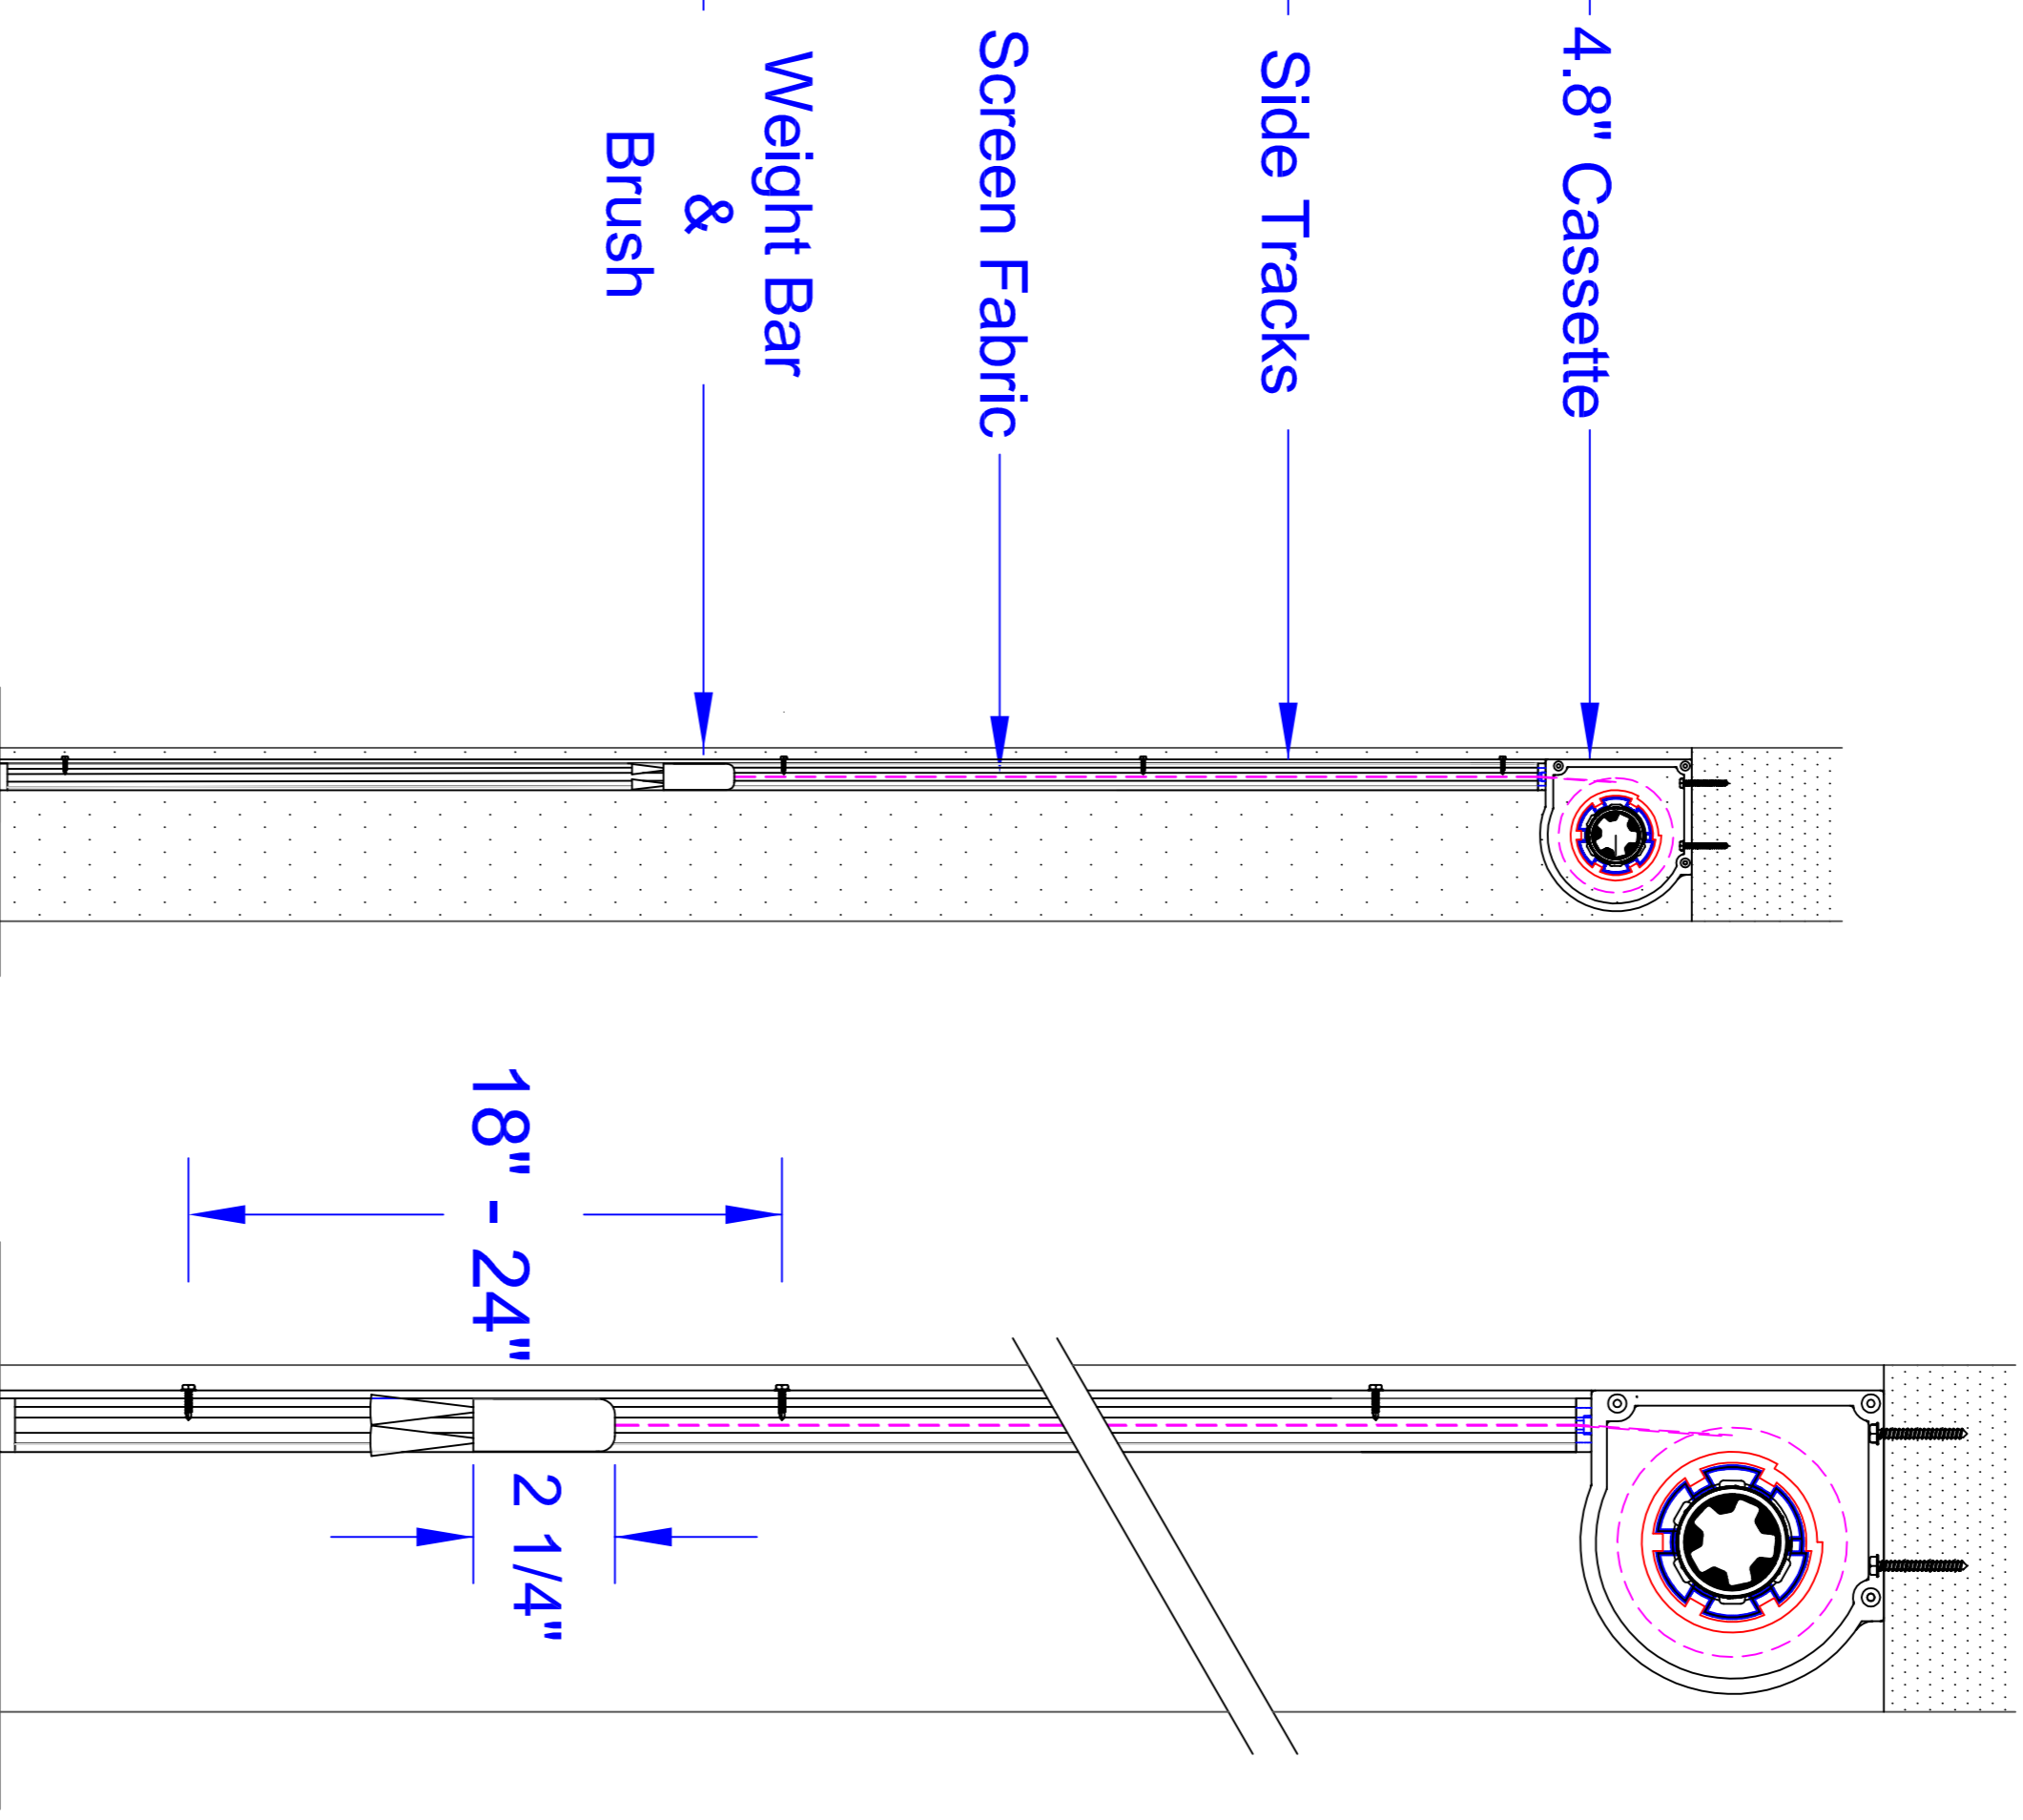

Horizon 4800 Installation Specification

Inside Mount, Under Header

Front View

Side View

Cassette & Weight Bar Detail

Side Track Detail

Motor

- * 120V AC 60Hz "Somfy" Motor
- * Index Protection Rating: IP 44
- * Rated Current 1.3A to 2.1A
- * c/w Object detection or clutch
- Operators**
- * Single channel hand-held remote control.
- * Multi-channel hand-held remote control.
- * Somfy "myLink" app for smart-phone.
- * Compatible for home automation systems