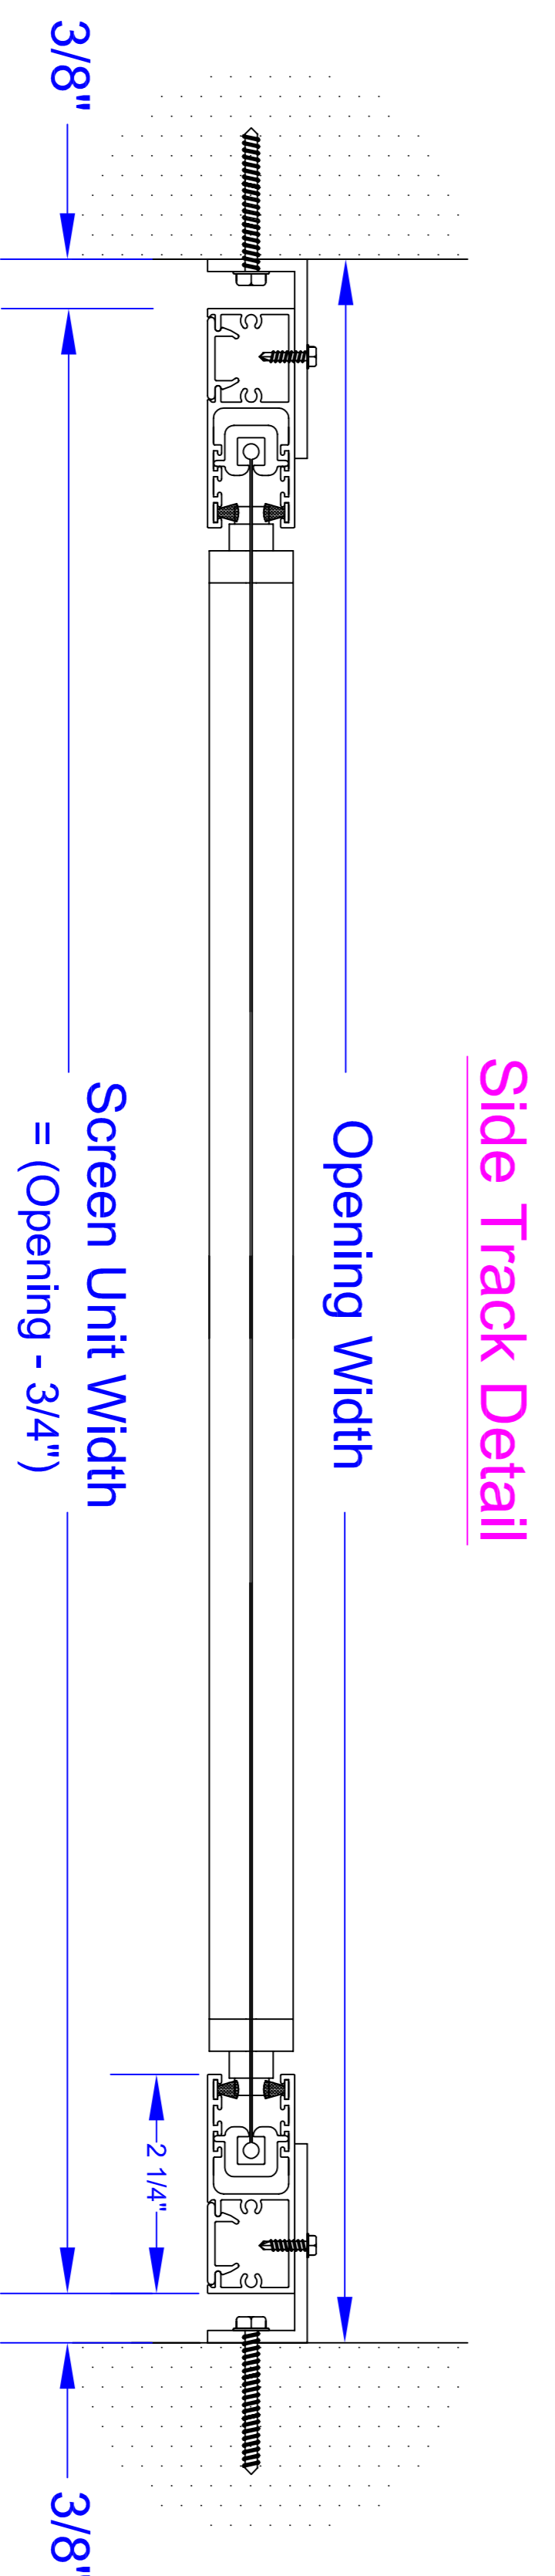

Horizon 4800 Installation Specification

Inside Mount, Under Header

Front View

Side View

Cassette & Weight Bar Detail

Side Track Detail

Motor

- * 120V AC 60Hz "Somfy" Motor
- * Index Protection Rating: IP 44
- * Rated Current 1.3A to 2.1A
- * c/w Object detection or clutch
- Operators**
- * Single channel hand-held remote control.
- * Multi-channel hand-held remote control.
- * Somfy "myLink" app for smart-phone.
- * Compatible for home automation systems