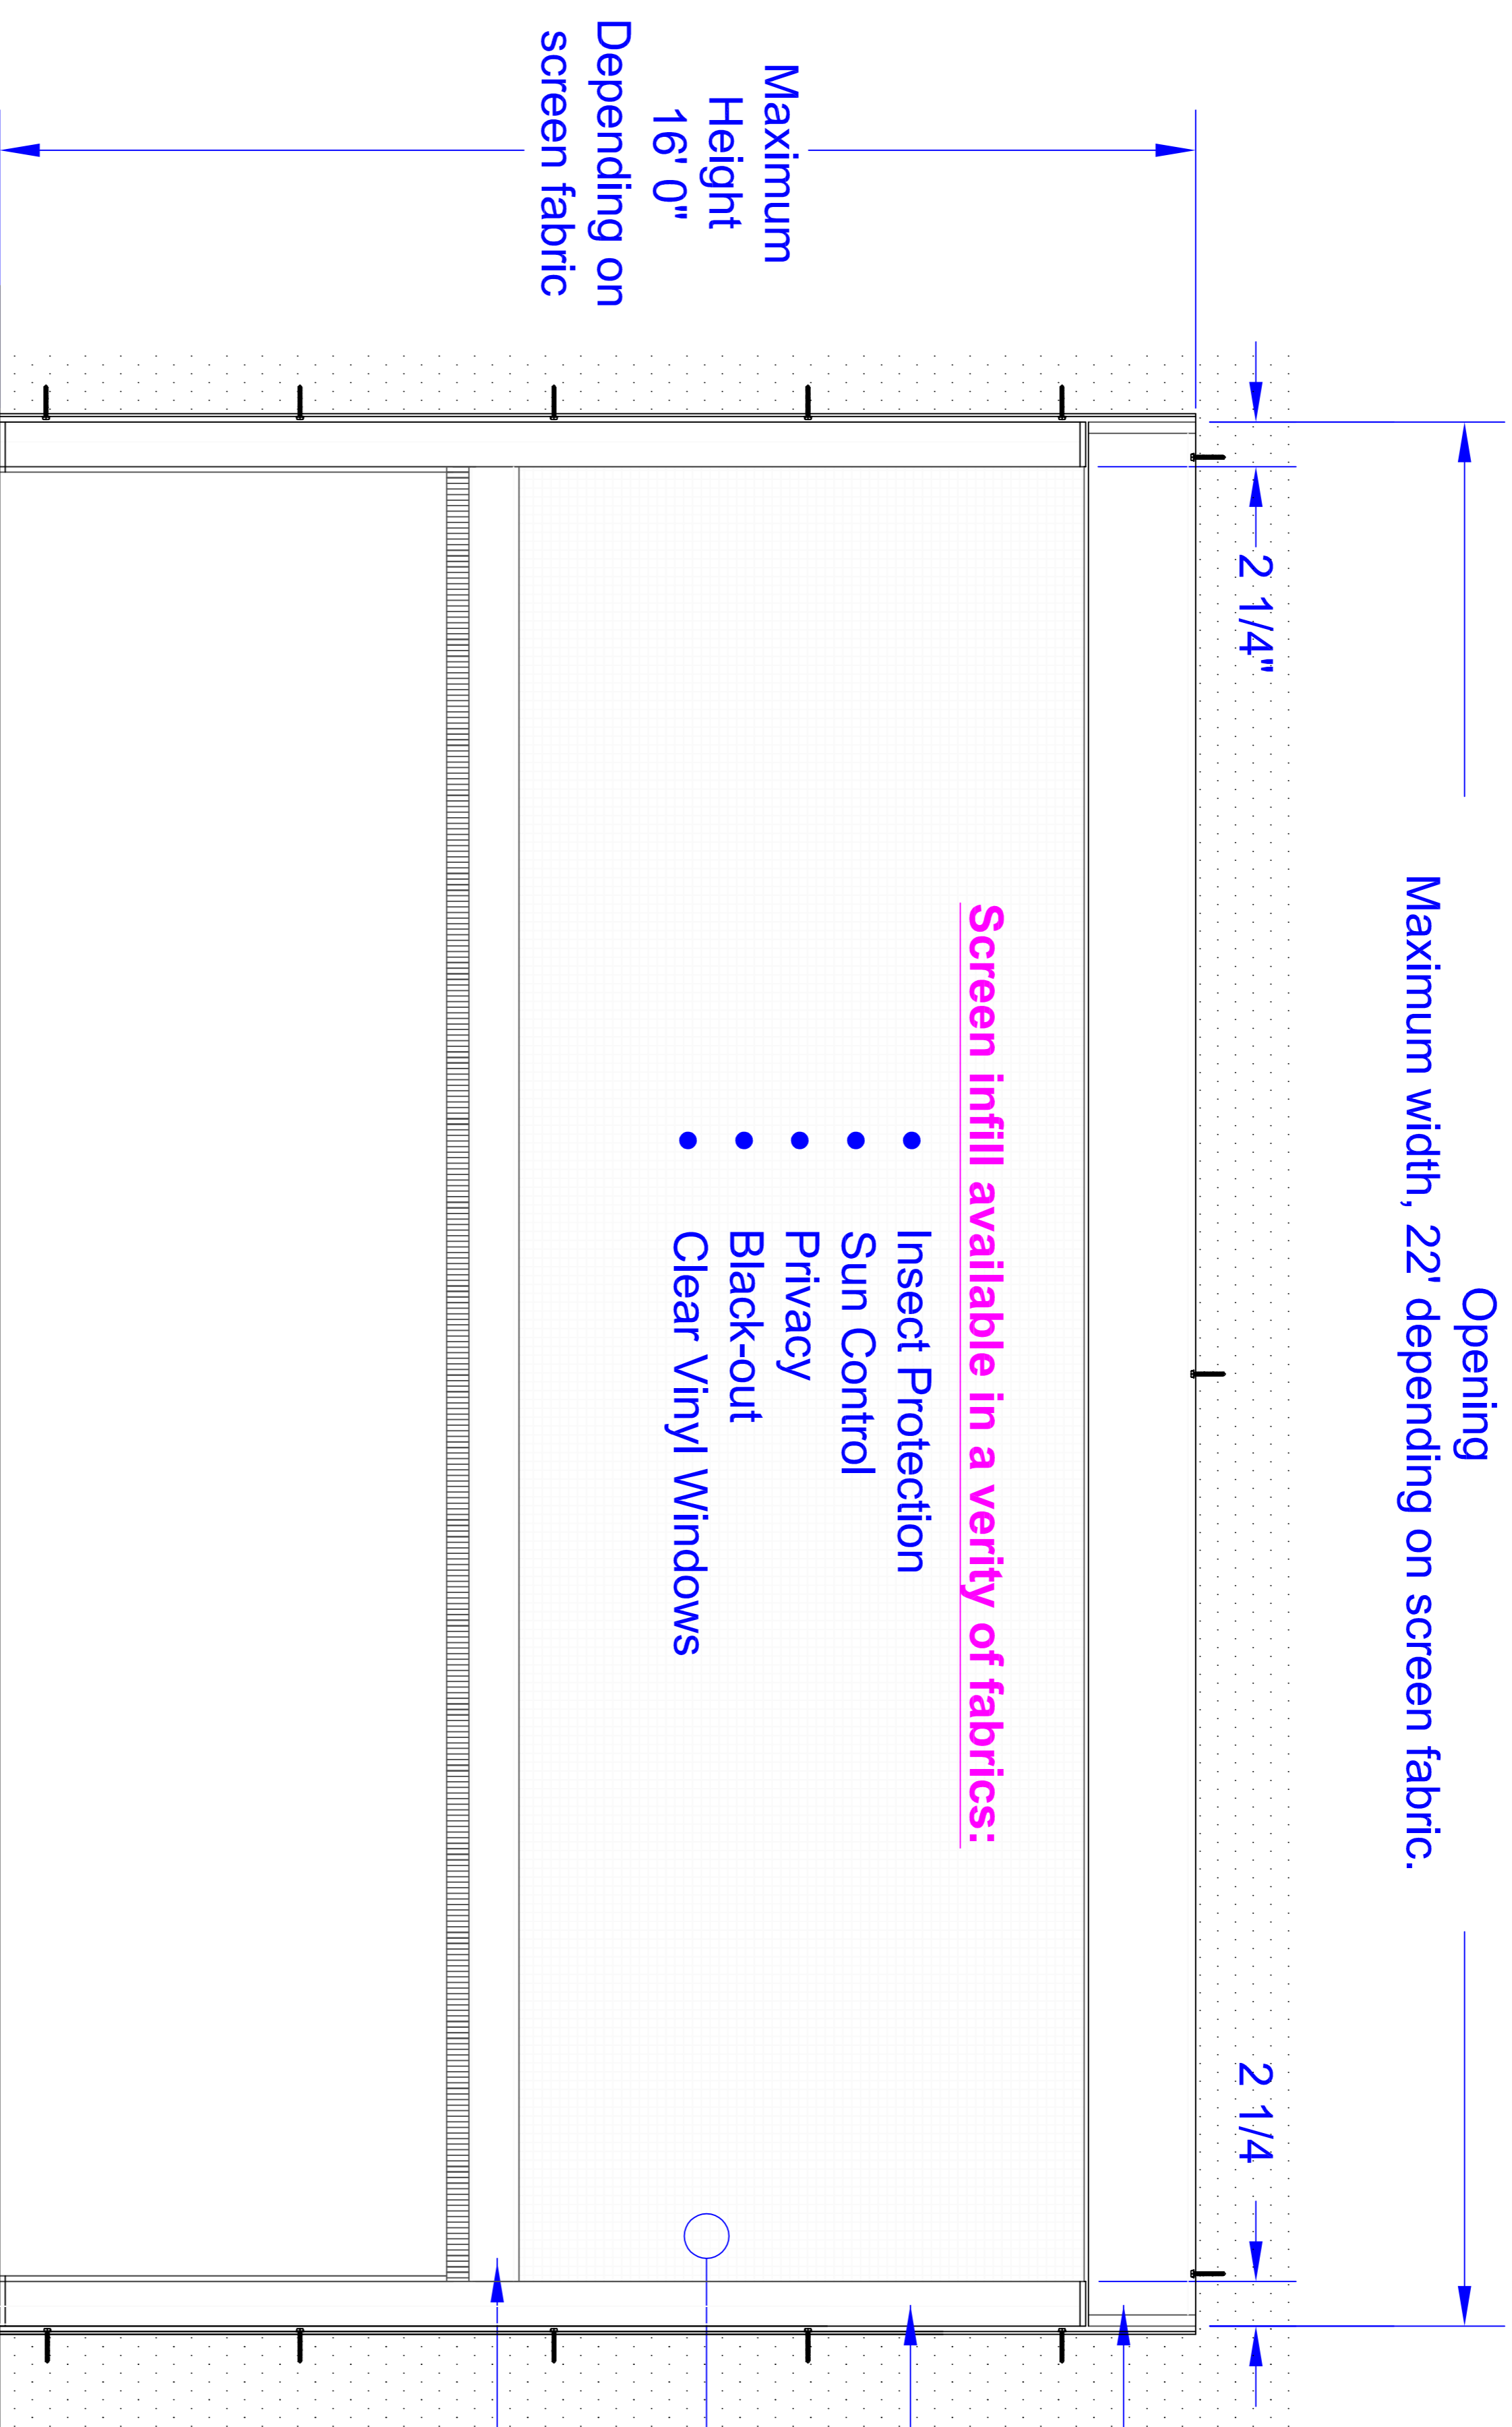

Horizon 4800 Installation Specification

Inside Mount, Under Header

Front View

Side View

Cassette & Weight Bar Detail

Side Track Detail

Motor

- * 120V AC 60Hz "Somfy" Motor
- * Index Protection Rating: IP 44
- * Rated Current 1.3A to 2.1A
- * c/w Object detection or clutch
- Operators**
- * Single channel hand-held remote control.
- * Multi-channel hand-held remote control.
- * Somfy "myLink" app for smart-phone.
- * Compatible for home automation systems