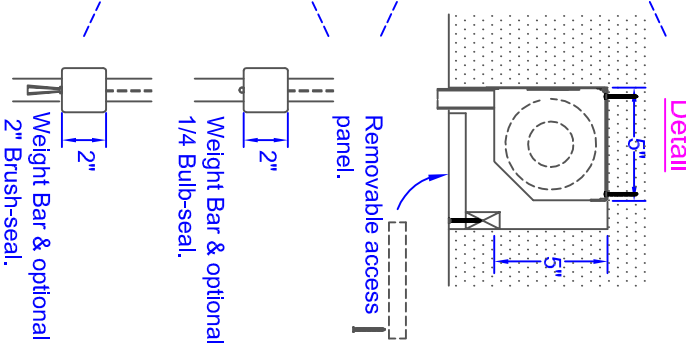

Horizon 5000 Installation Specification

Recessed Cassette & Side Tracks

Front View

Side Track Detail

Side View

Cassette & Weight Bar Detail

Operators

- * Single channel hand-held remote control.
- * Multi-channel hand-held remote control.
- * Somfy "myLink" app for Smart-Phone.

General	Quantity	Title/View, description, material, dimension etc.	Article No./Reference
Designed by	Approved by	Drawn by	Scale
Checked by	Checked by	Checked by	Scale
Mirage Screen Systems	Mirage Screen Systems	Mirage Screen Systems	Mirage Screen Systems
		H5000 Recessed Mount	
		H5000-R	