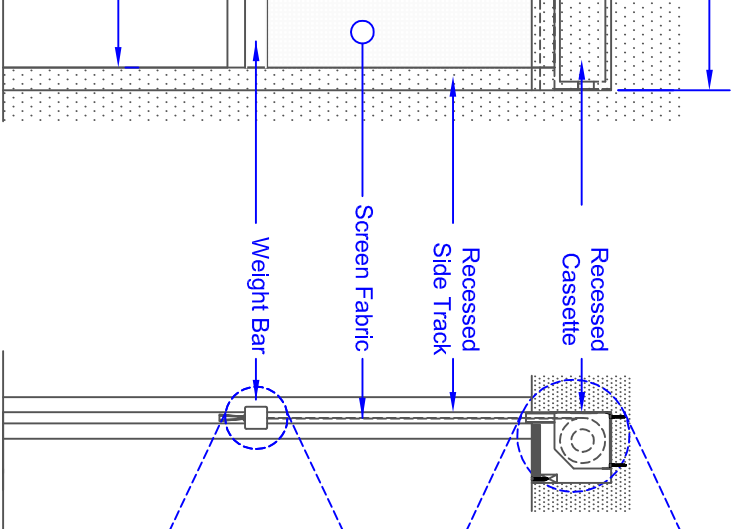

Horizon 5000 Installation Specification

Recessed Cassette & Side Tracks

Front View

Side Track Detail

Side View

Cassette & Weight Bar Detail

Operators

- * Single channel hand-held remote control.
- * Multi-channel hand-held remote control.
- * Somfy "myLink" app for Smart-Phone.

General	Quantity	Title/View, description, material, dimension etc.	Article No./Reference
Designed by	Approved by	Drawn by	Scale
Checked by	Checked by	Checked by	Scale
Mirage Screen Systems	Mirage Screen Systems	Mirage Screen Systems	Mirage Screen Systems
		H5000 Recessed Mount	
		H5000-R	