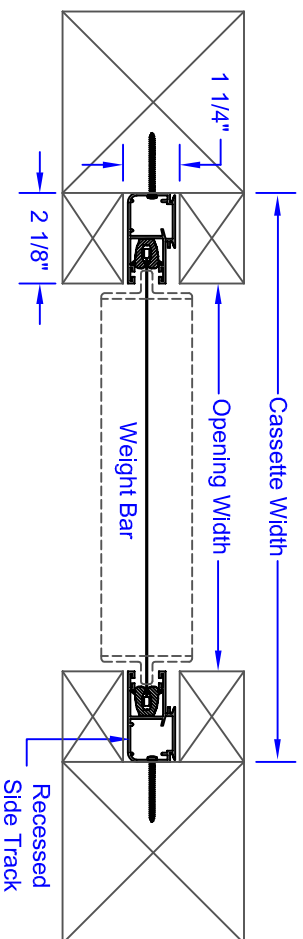

Horizon 5000 Installation Specification

Recessed Cassette & Side Tracks

Front View

Side Track Detail

Side View

Cassette & Weight Bar Detail

Operators

- * Single channel hand-held remote control.
- * Multi-channel hand-held remote control.
- * Somfy "myLink" app for Smart-Phone.

General	Quantity	Title/View, description, material, dimension etc.	Article No./Reference
Designed by	Approved by	Drawn by	Scale
Checked by	Checked by	Checked by	Scale
Mirage Screen Systems	Mirage Screen Systems	Mirage Screen Systems	Mirage Screen Systems
		H5000 Recessed Mount	
		H5000-R	