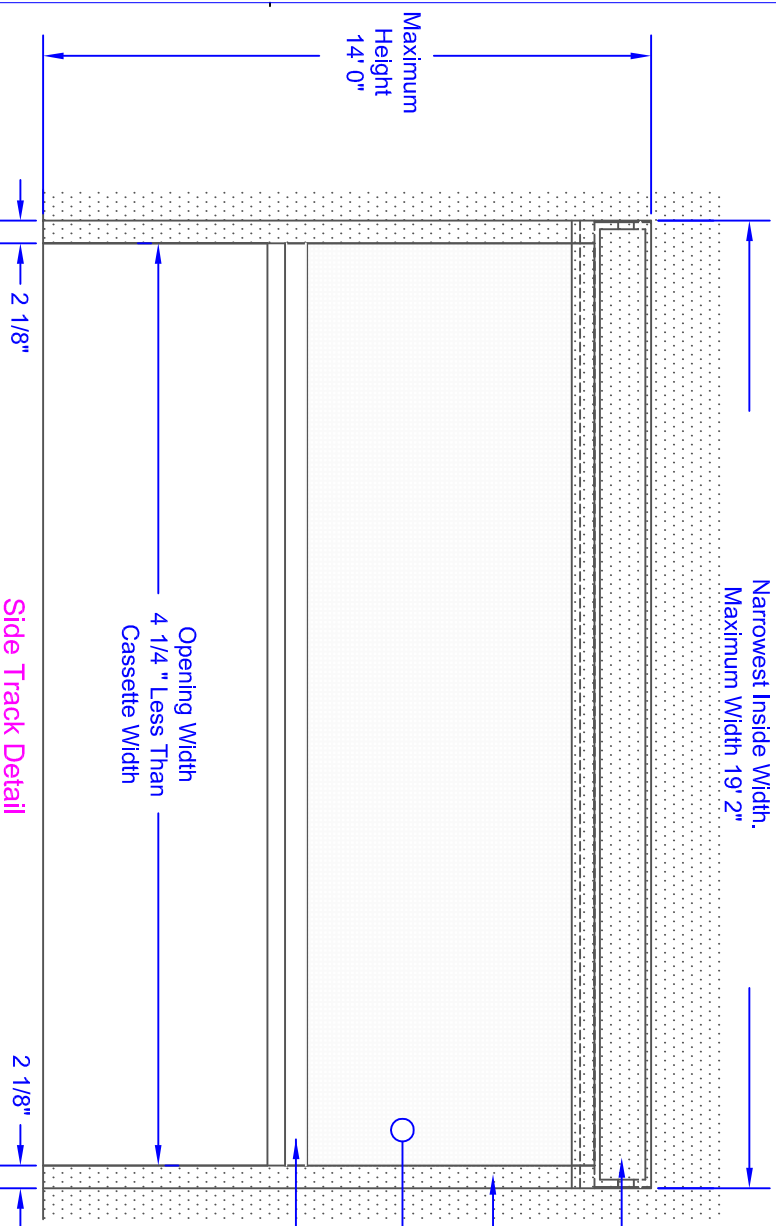

Horizon 5000 Installation Specification

Recessed Cassette & Side Tracks

Front View

Side Track Detail

Side View

Cassette & Weight Bar Detail

Operators

- * Single channel hand-held remote control.
- * Multi-channel hand-held remote control.
- * Somfy "myLink" app for Smart-Phone.

General	Quantity	Title/View, description, material, dimension etc.	Article No./Reference
Designed by	Approved by	Drawn by	Scale
Checked by	Checked by	Checked by	Scale
Mirage Screen Systems	Mirage Screen Systems	Mirage Screen Systems	Mirage Screen Systems
		H5000 Recessed Mount	
		H5000-R	