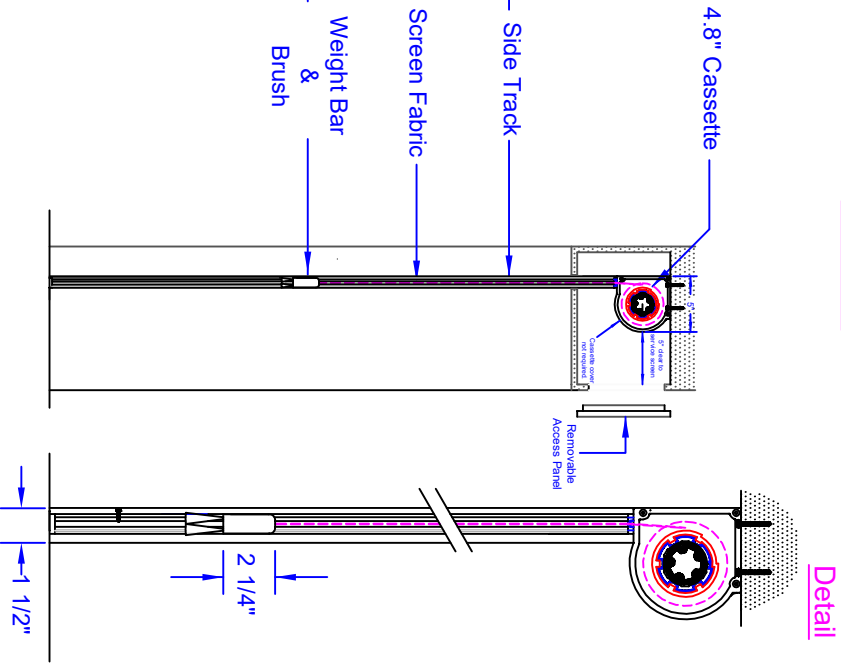

Horizon 4800 Installation Specification

Recessed Cassette & Side Tracks

Front View

Opening width plus "Side Track" clearances.
Minimum 2 1/4" per "Side Track".
Maximum width, 22' depending on screen fabric.

- Screen infill available in a verity of fabrics:**
- Insect Protection
 - Sun Control
 - Privacy
 - Black-out
 - Clear Vinyl Windows

Side View

Cassette & Weight Bar Detail

Side Track Detail

Motor

- * 120V AC 60Hz "Somfy" Motor
 - * Index Protection Rating: IP 44
 - * Rated Current 1.3A to 2.1A
 - * c/w Object detection or clutch
- Operators**
- * Single channel hand-held remote control.
 - * Multi-channel hand-held remote control.
 - * Somfy "myLink" app for smart-phone.
 - * Compatible for home automation systems

		Retroctable® Screen Systems	
General	Quantity	Title/Name, description, material, dimension etc	Article No./Reference
Designed by	Approved by	Drawn by	Scale
Checked by	Checked by	Checked by	Scale
Mirage Screen Systems	Mirage Screen Systems	H4800 Recessed Mount	
		H4800-R	Sheet 1st