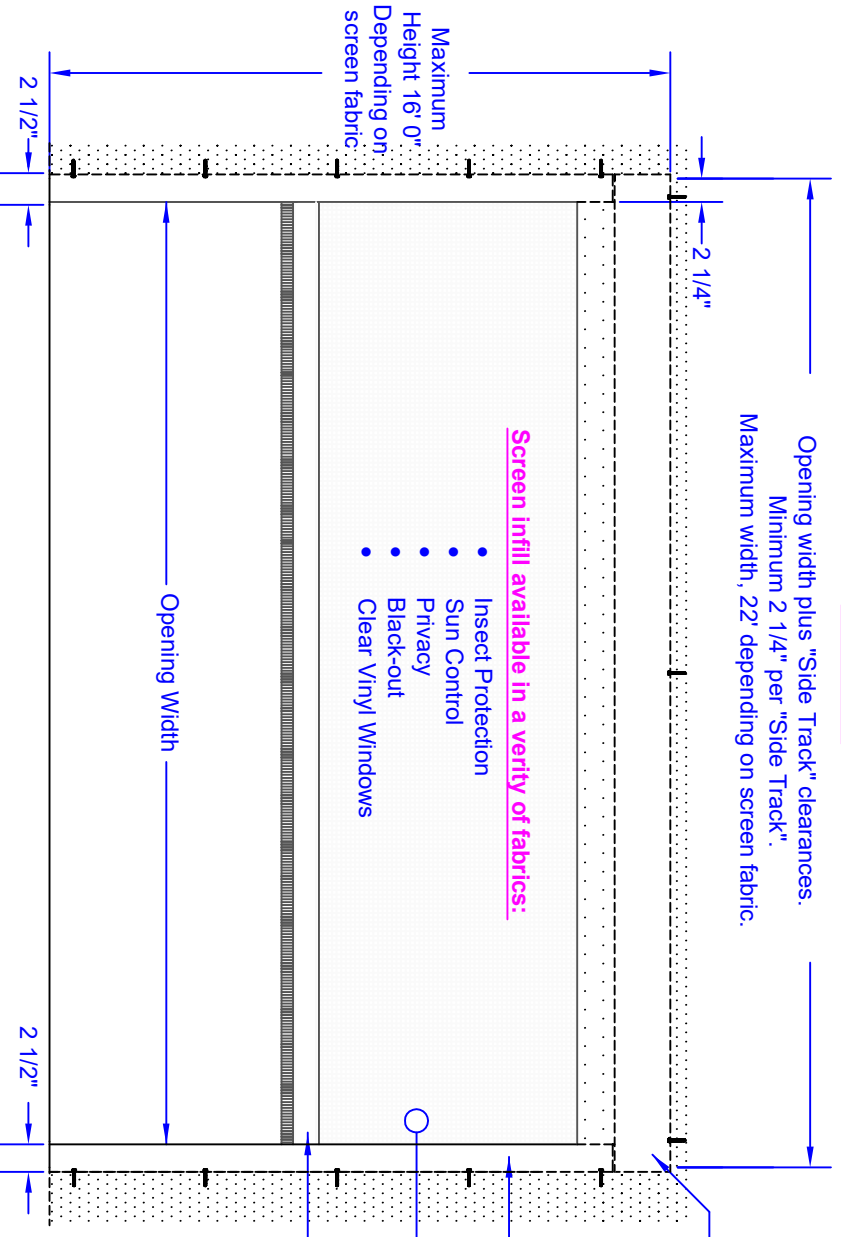

Horizon 4800 Installation Specification

Recessed Cassette & Side Tracks

Front View

Opening width plus "Side Track" clearances.
Minimum 2 1/4" per "Side Track".
Maximum width, 22' depending on screen fabric.

- Screen infill available in a verity of fabrics:**
- Insect Protection
 - Sun Control
 - Privacy
 - Black-out
 - Clear Vinyl Windows

Side View

Cassette & Weight Bar Detail

Side Track Detail

Motor

- * 120V AC 60Hz "Somfy" Motor
 - * Index Protection Rating: IP 44
 - * Rated Current 1.3A to 2.1A
 - * c/w Object detection or clutch
- Operators**
- * Single channel hand-held remote control.
 - * Multi-channel hand-held remote control.
 - * Somfy "myLink" app for smart-phone.
 - * Compatible for home automation systems

		Retroctable® Screen Systems	
General	Quantity	Title/Name, description, material, dimension etc	Article No./Reference
Designed by	Approved by	Drawn by	Scale
Checked by	Checked by	Checked by	Scale
Mirage Screen Systems	Mirage Screen Systems	H4800 Recessed Mount	
		H4800-R	Sheet 1st