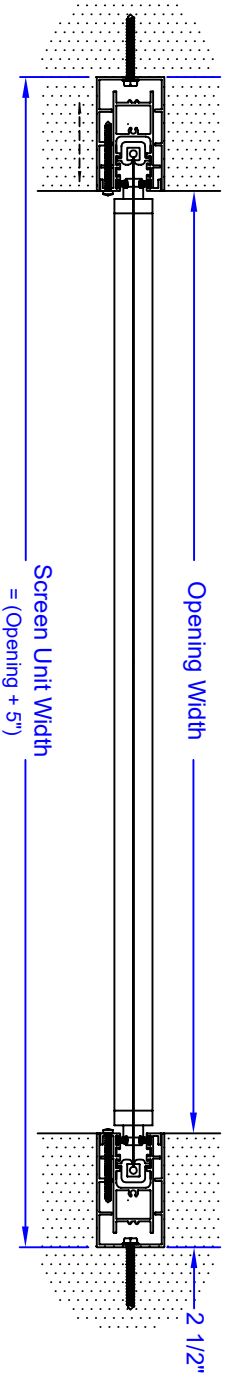

Horizon 4800 Installation Specification

Recessed Cassette & Side Tracks

Front View

Opening width plus "Side Track" clearances.
Minimum 2 1/4" per "Side Track".
Maximum width, 22' depending on screen fabric.

- Screen infill available in a verity of fabrics:**
- Insect Protection
 - Sun Control
 - Privacy
 - Black-out
 - Clear Vinyl Windows

Side View

Cassette & Weight Bar Detail

Side Track Detail

Motor

- * 120V AC 60Hz "Somfy" Motor
 - * Index Protection Rating: IP 44
 - * Rated Current 1.3A to 2.1A
 - * c/w Object detection or clutch
- Operators**
- * Single channel hand-held remote control.
 - * Multi-channel hand-held remote control.
 - * Somfy "myLink" app for smart-phone.
 - * Compatible for home automation systems

		Retroctable® Screen Systems	
General	Quantity	Title/Name, description, material, dimension etc	Article No./Reference
Designed by	Approved by	Drawn by	Scale
Checked by	Checked by	Checked by	Scale
Mirage Screen Systems	Mirage Screen Systems	H4800 Recessed Mount	
		H4800-R	Sheet 1st