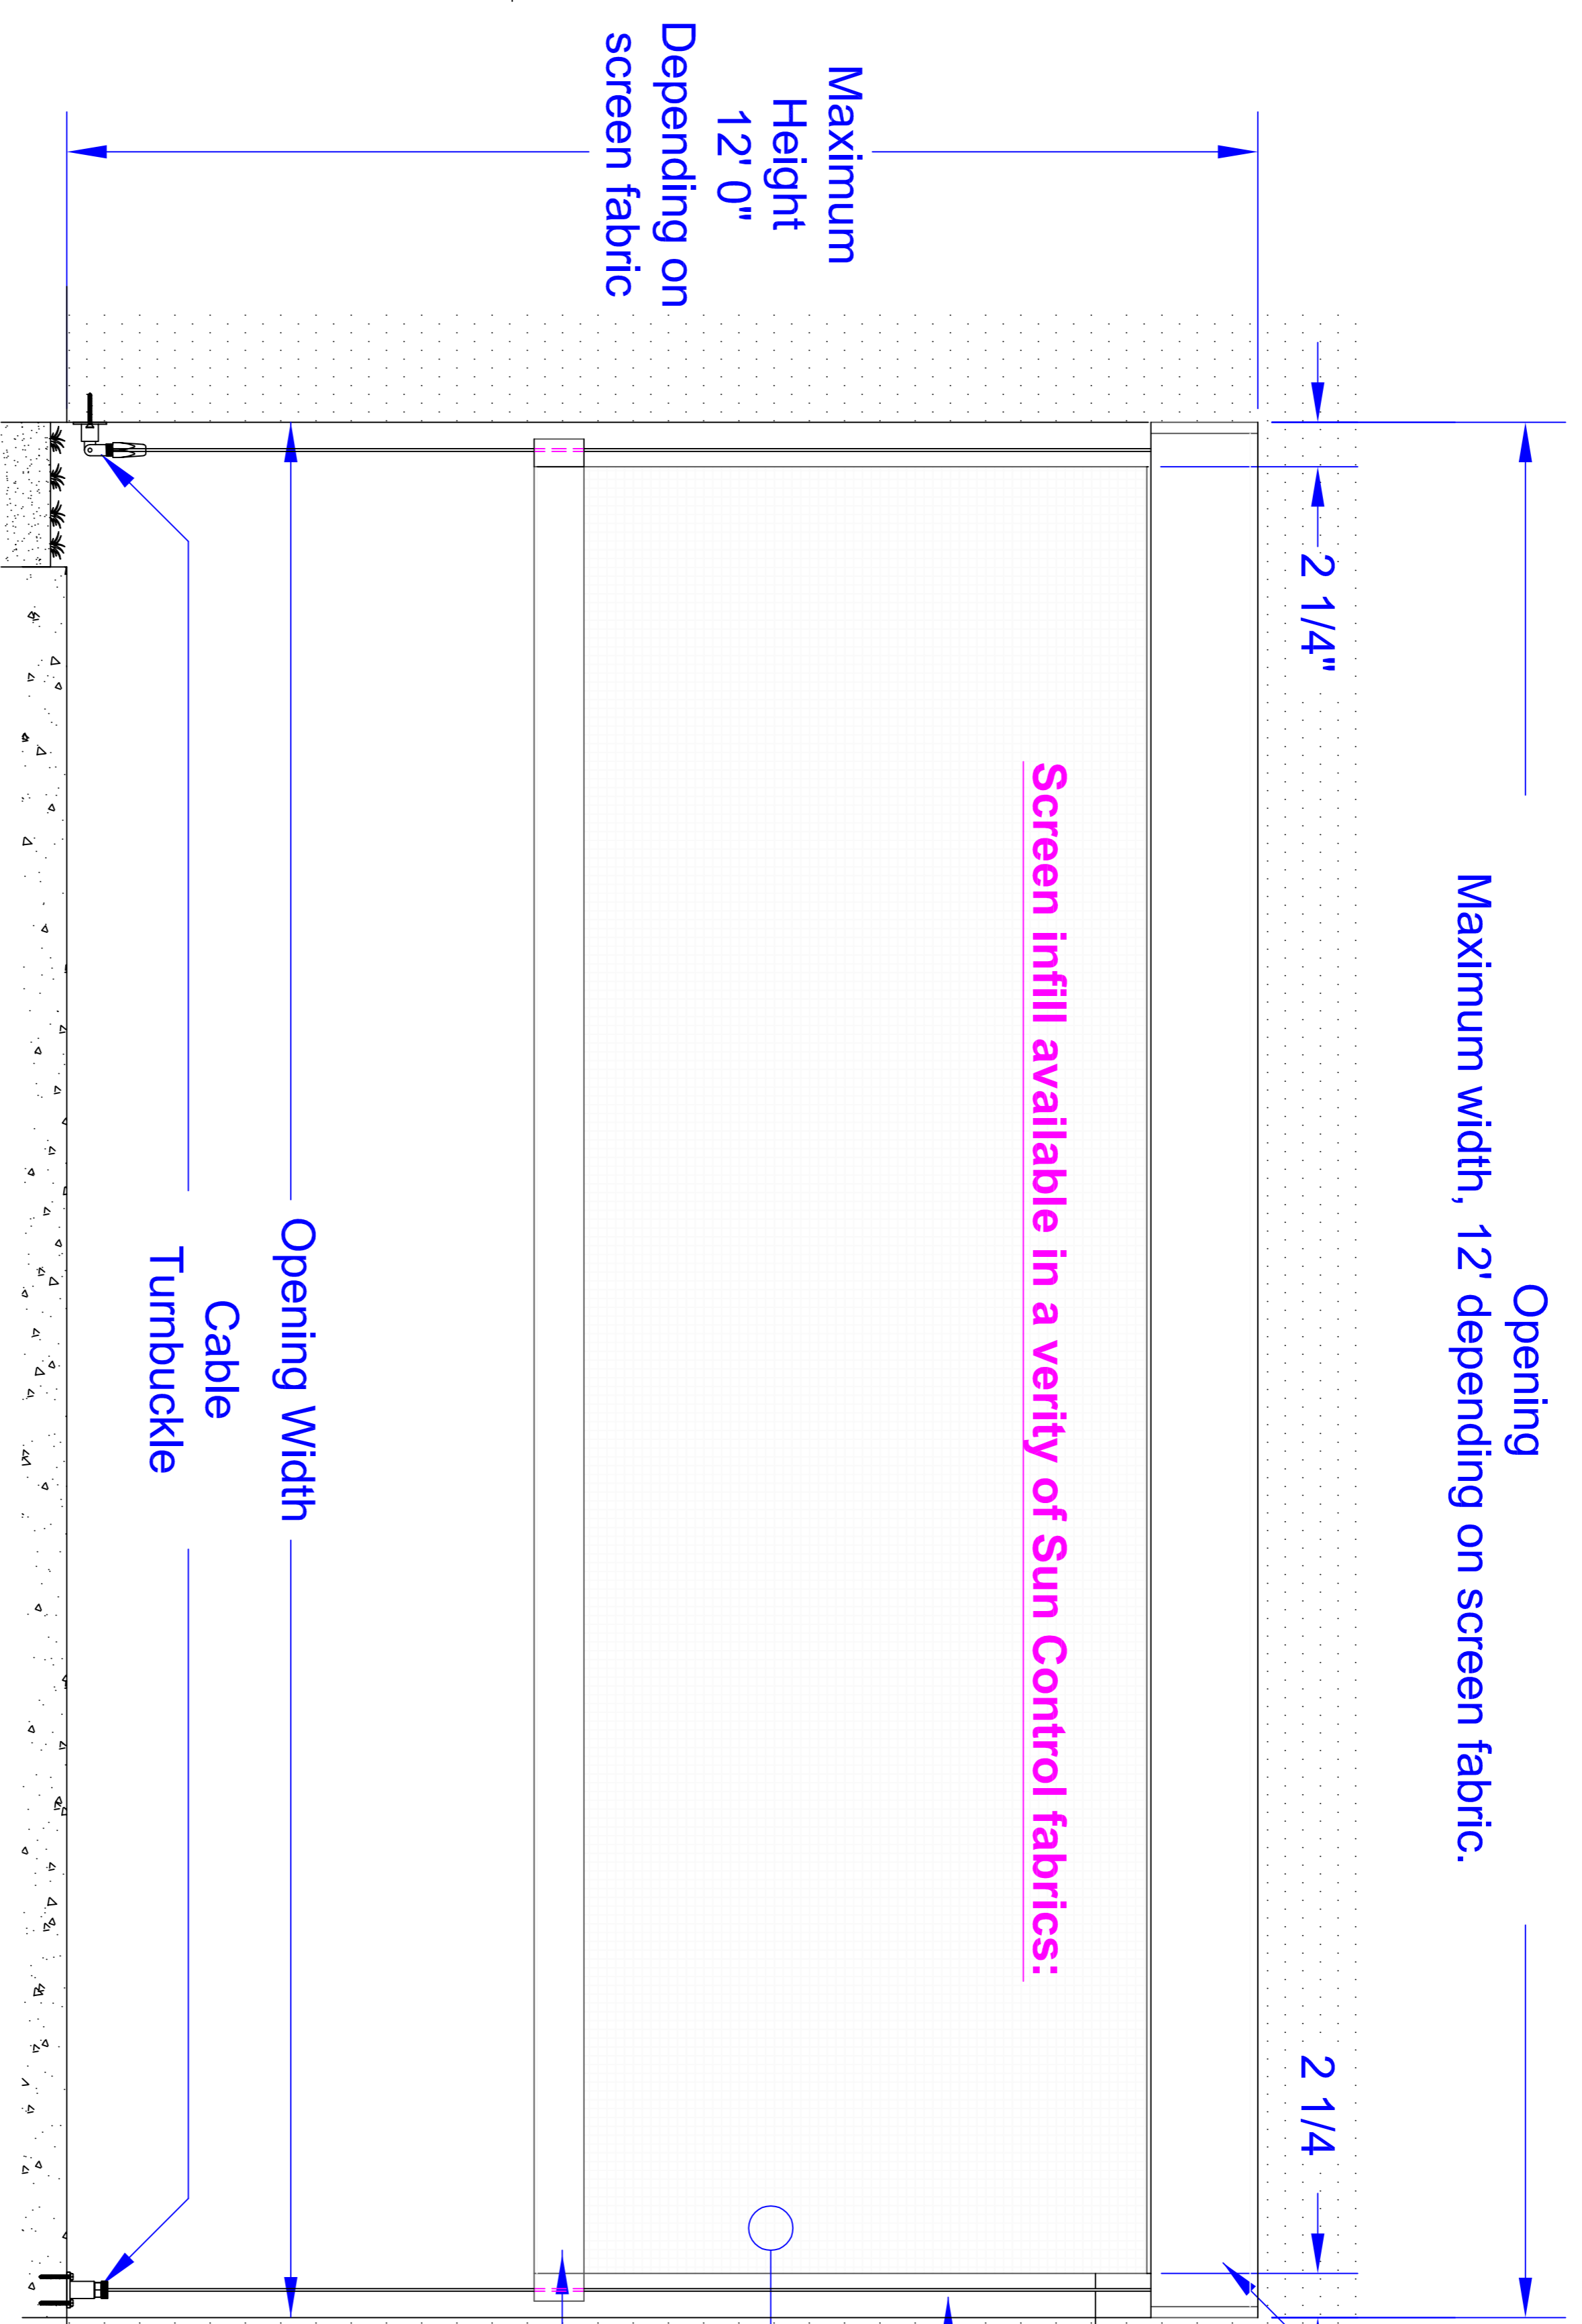

## Cable Side Guides

### Side View

### Cassette & Weight Bar Detail

### Side Track Detail