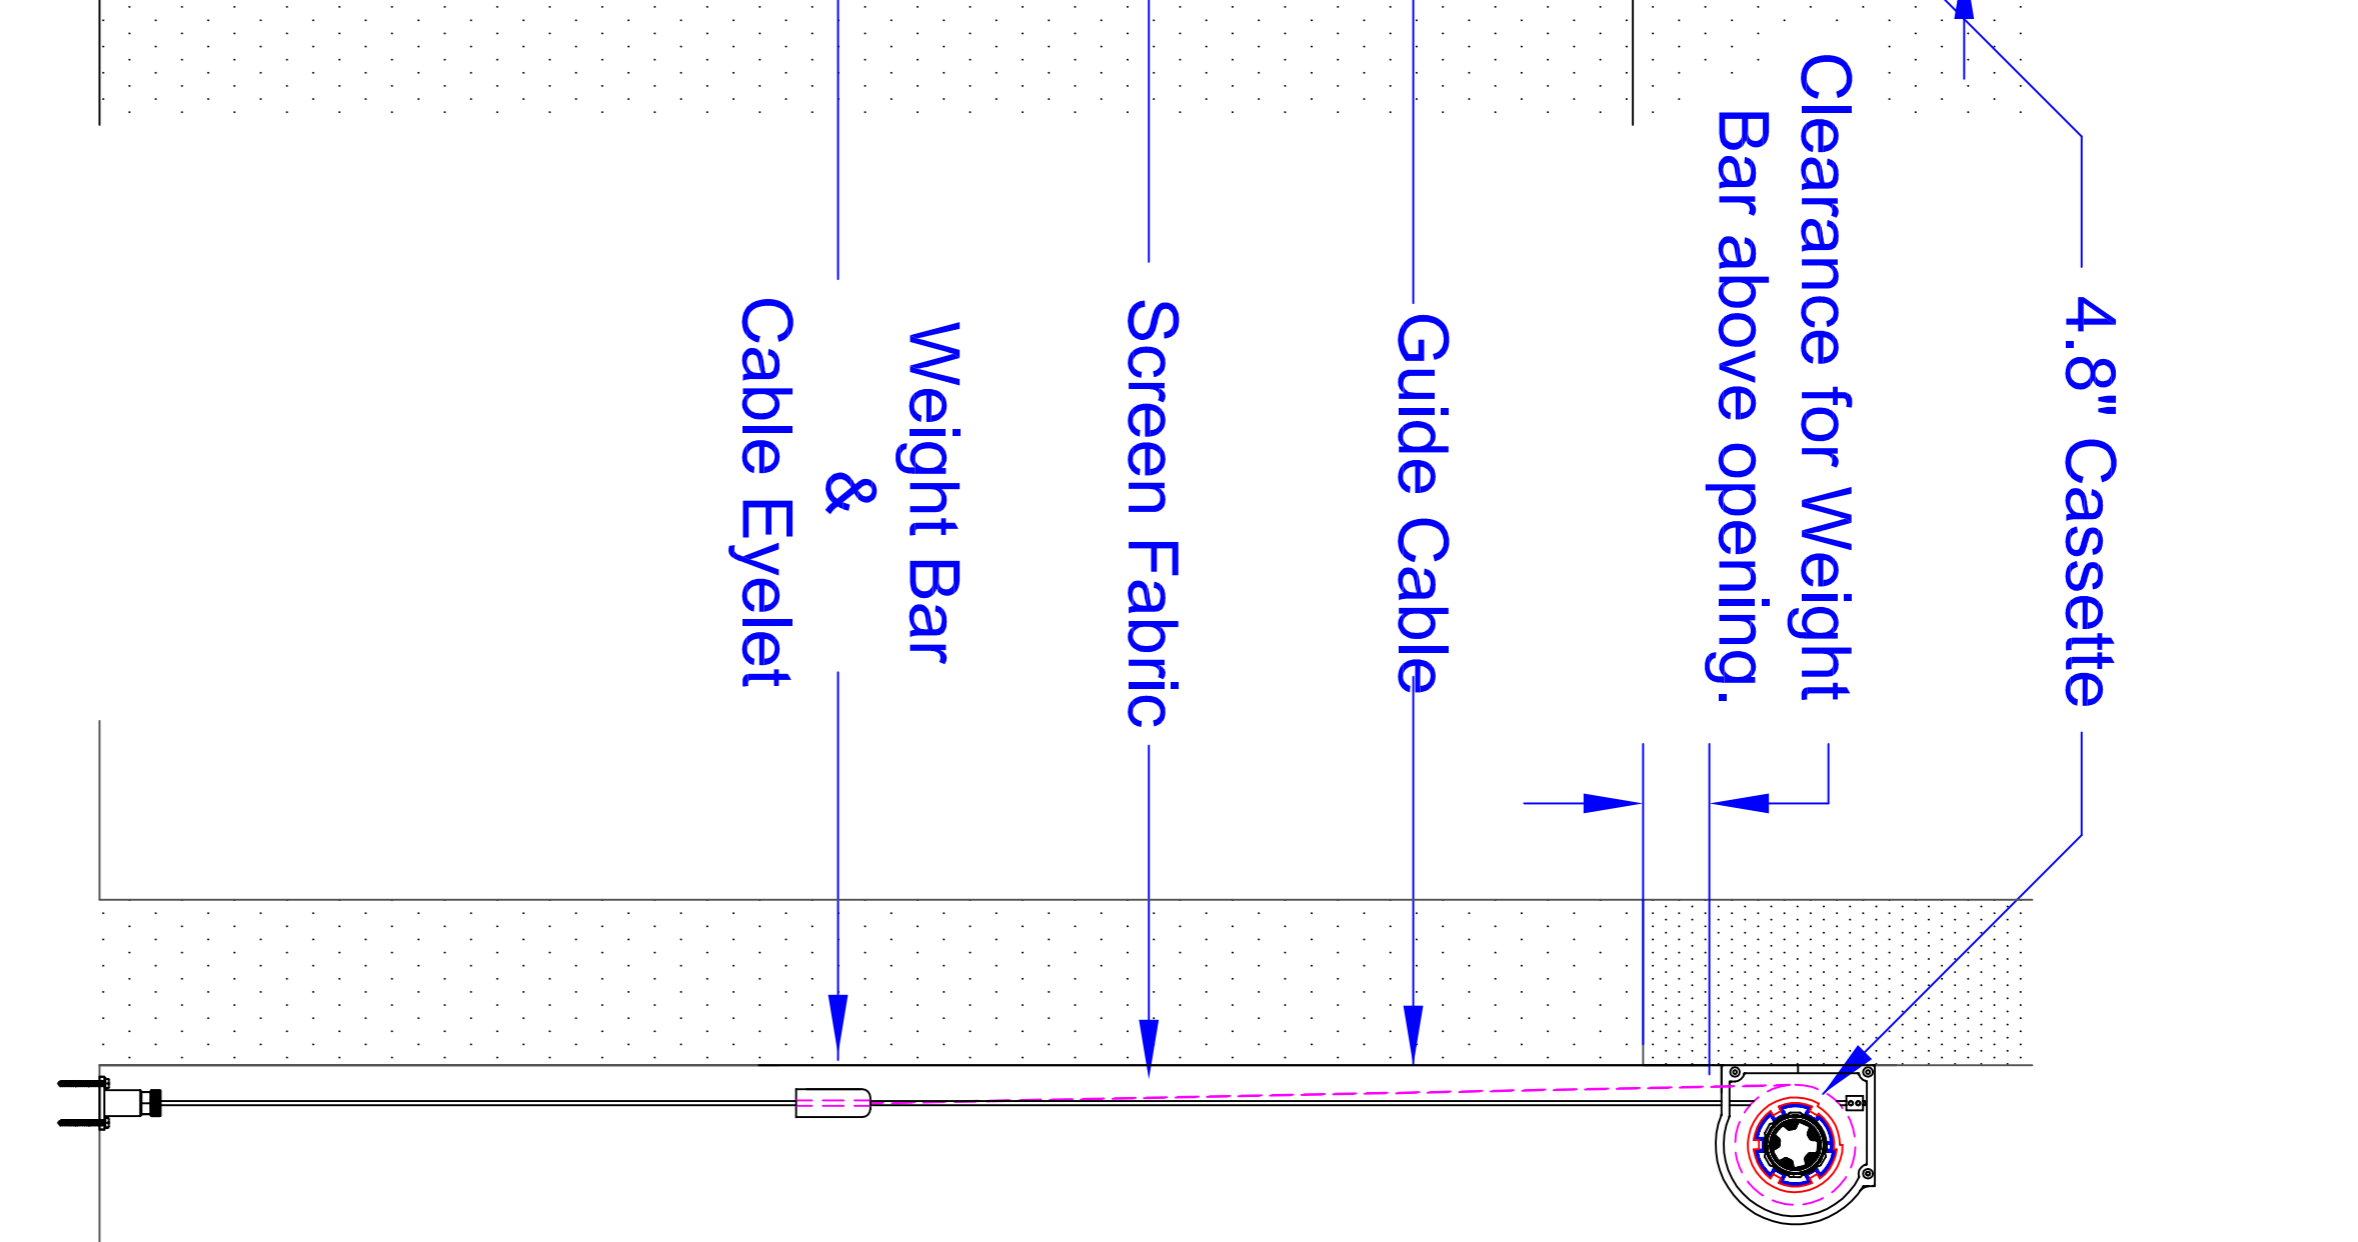

## Cable Side Guides

### Side View

### Cassette & Weight Bar Detail

### Side Track Detail