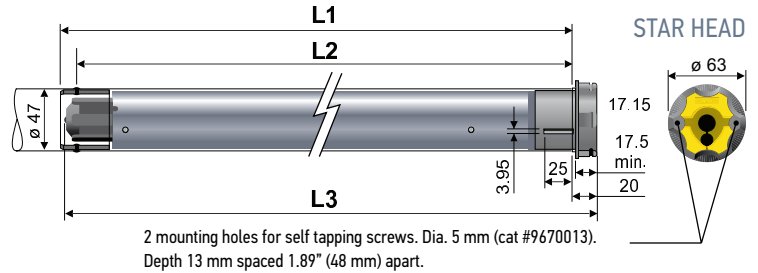

LT50 Altus® RTS

Star Head and Round Head Motors

506S2	1032500	535A2	1037509
510S2	1037501	540R2	1037510
525A2	1043287	550R2	1037511
530R2	1037507		

Radio Technology Somfy (RTS) allows for wireless radio control of motorized window coverings via the RTS family of controls.

Technical Features

Voltage Supply	120V AC, 60Hz
Index Protection Rating	IP 44
Limit Switch Type	Electronic RTS
Limit Switch Capacity	250 Turns
Temperature Working Range	14°F to 104°F (-10°C to 40°C)
Insulation Class	Class 1 for 120V AC
Wiring	Integrated into power cord. Must be at least 12 inches and must not come in contact with metal.

Dimensions

Dimensions	506	510	525	530	535	540	550
L1	23.82 in. (605 mm)	25.79 in. (655 mm)	25.79 in. (655 mm)	25.79 in. (655 mm)	26.57 in. (605 mm)	26.57 in. (605 mm)	26.57 in. (605 mm)
L2	23.23 in. (590 mm)	25.20 in. (640 mm)	25.20 in. (640 mm)	25.20 in. (640 mm)	25.98 in. (660 mm)	25.98 in. (660 mm)	25.98 in. (660 mm)
L3	SH 24.13 in. (613 mm) RH 24.02 in. (610 mm)	SH 26.10 in. (663 mm) RH 25.98 in. (660 mm)	26.10 in. (663 mm)	26.10 in. (663 mm)	26.89 in. (683 mm)	26.89 in. (683 mm)	26.89 in. (683 mm)
Cable Length	6.5 ft. (2 m)	6.5 ft. (2 m)	12.3 ft. (3.75 m)	6.5 ft. (2 m)	12.3 ft. (3.75 m)	6.5 ft. (2 m)	6.5 ft. (2 m)

Optional cables with NEMA plugs available in 3 ft, 6 ft, 10 ft, 12 ft, 18 ft, 24 ft.

Specifications

	506	510	525	530	535	540	550
Torque	6 Nm	10 Nm	25 Nm	30 Nm	35 Nm	40 Nm	50 Nm
Nominal Voltage	120V/60Hz						
Rated Current	1.1A	1.3A	1.6A	1.5A	2.1A	1.8A	2.1A
Speed	38 rpm	38 rpm	20 rpm	14 rpm	20 rpm	14 rpm	14 rpm
Thermal Protection	5 minutes						
Radio Frequency	433.42 MHz						