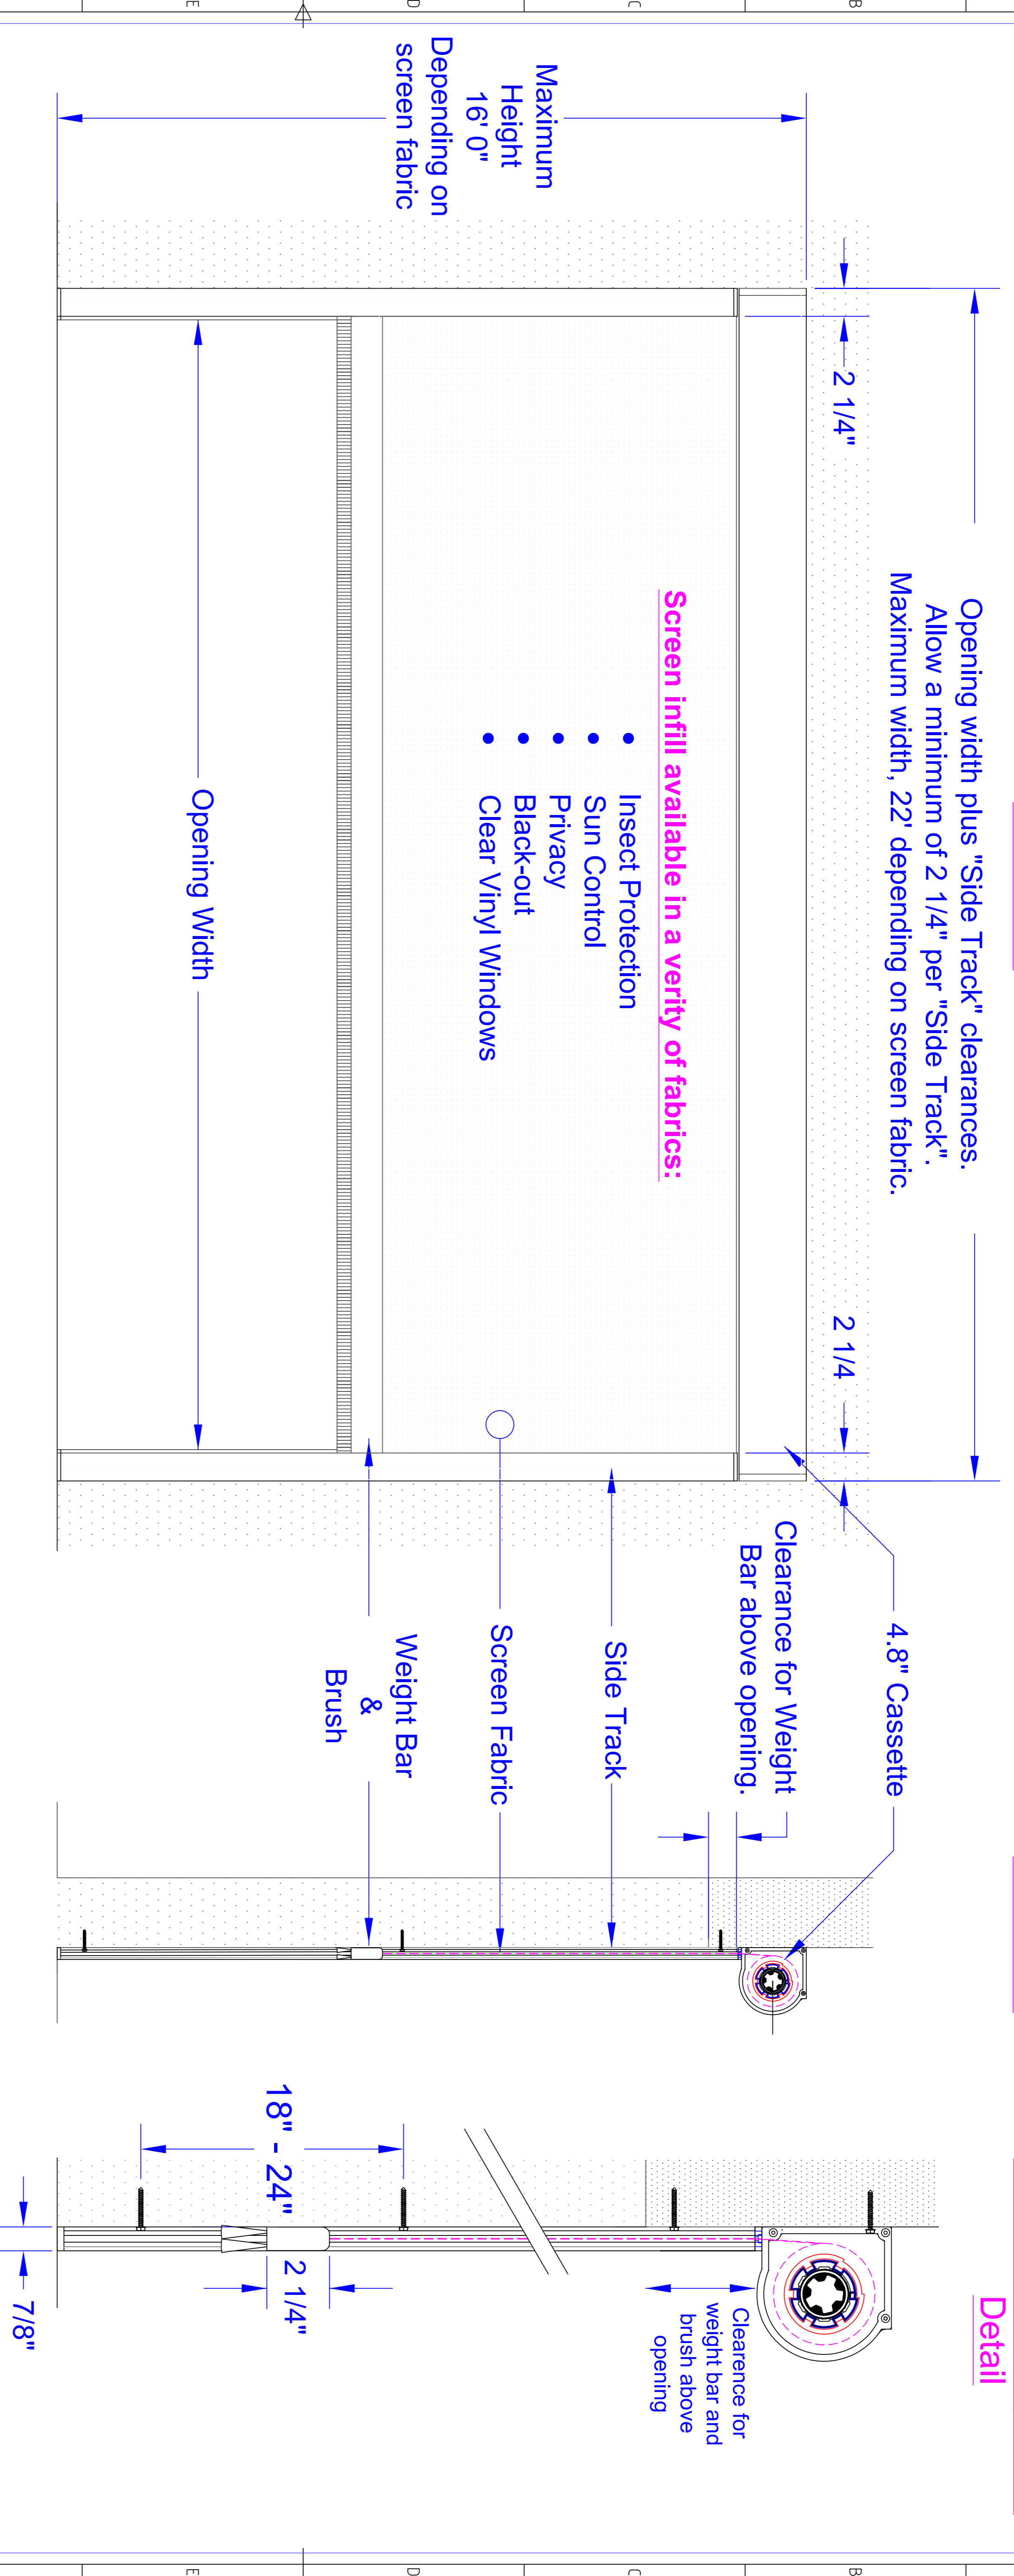

# Horizon 4800 Installation Specification

## Front View Surface Mount, Above Header

- Motor**
- \* 120V AC 60Hz "Somfy" Motor
  - \* Index Protection Rating: IP 44
  - \* Rated Current 1.3A to 2.1A
  - \* c/w Object detection or clutch
- Operators**
- \* Single channel hand-held remote control.
  - \* Multi-channel hand-held remote control.
  - \* Somfy "myLink" app for smart-phone.
  - \* Compatible for home automation systems

**Mirage**  
Retractable Screen Systems

Item#	Quantity	Title/Name, designation, material, dimension etc	Article No./Reference
Designed by Peter Siemens	Checked by PS	Approved by - date PS - 09/21/2018	Filename H4800 Surface Mount 1/1
Mirage Screen Systems			H4800-Surface Mount H4-800-S
			Sheet 2/1