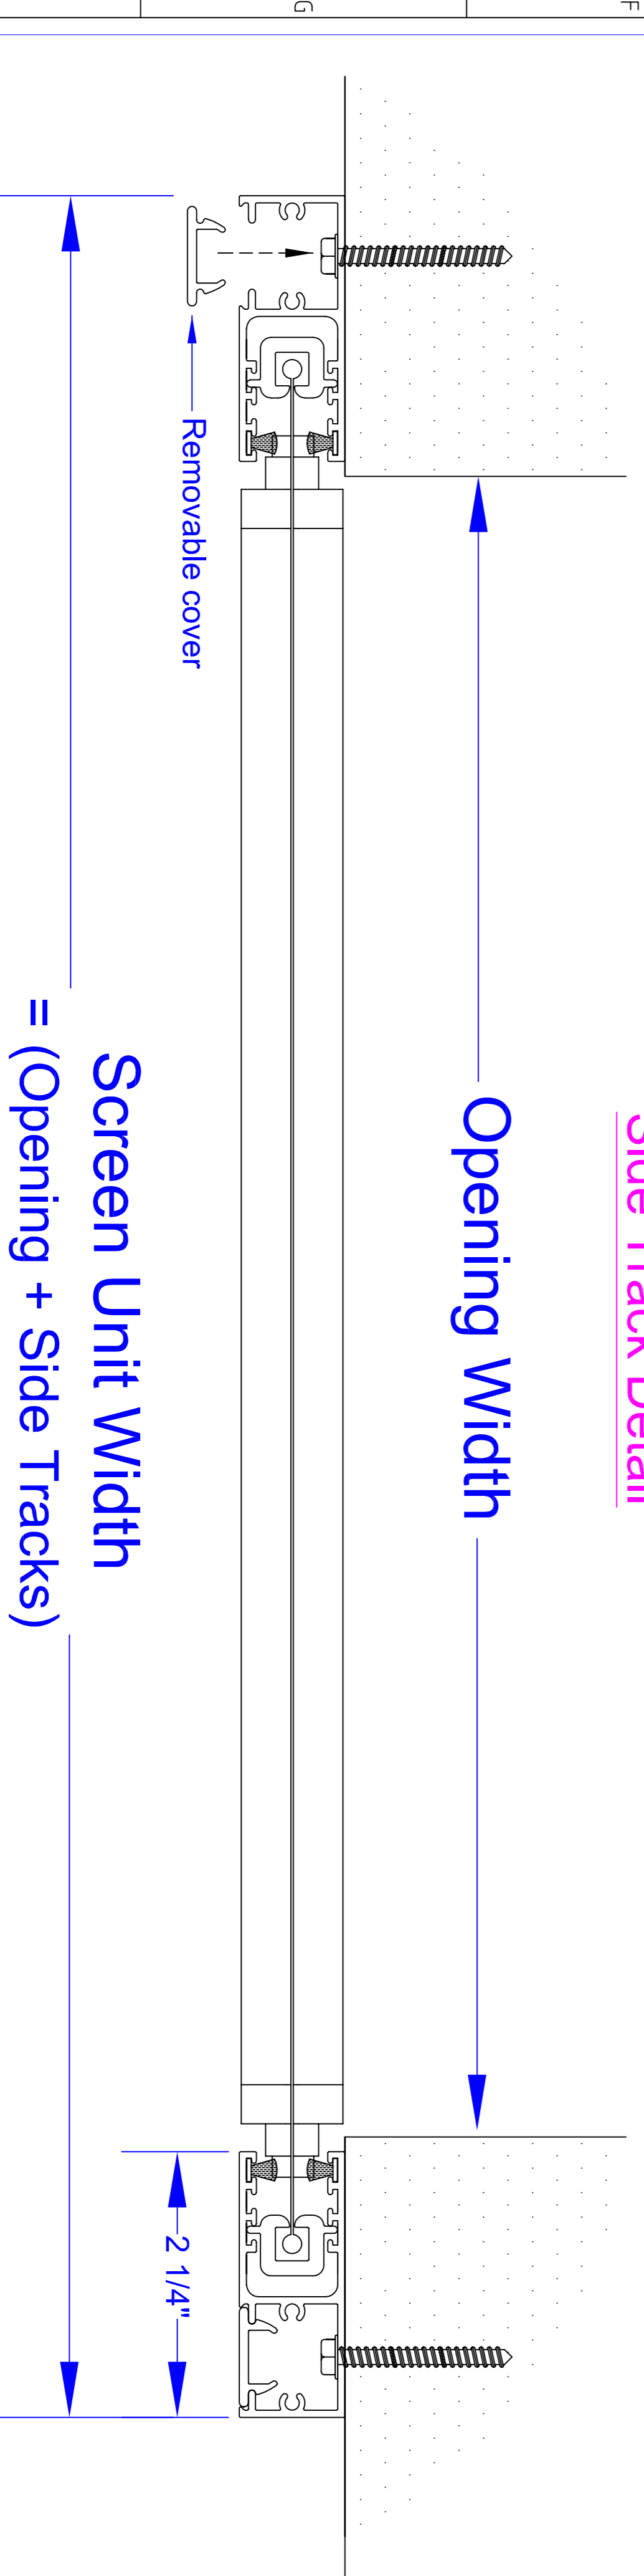

# Horizon 4800 Installation Specification

## Front View Surface Mount, Above Header

- Motor**
- \* 120V AC 60Hz "Somfy" Motor
  - \* Index Protection Rating: IP 44
  - \* Rated Current 1.3A to 2.1A
  - \* c/w Object detection or clutch
- Operators**
- \* Single channel hand-held remote control.
  - \* Multi-channel hand-held remote control.
  - \* Somfy "myLink" app for smart-phone.
  - \* Compatible for home automation systems

**Mirage**  
Retractable Screen Systems

Item#	Quantity	Title/Name, designation, material, dimension etc	Article No./Reference
Designed by Peter Siemens	Checked by PS	Approved by - date PS - 09/21/2018	Filename H4800 Surface Mount 1/1
Mirage Screen Systems			H4800-Surface Mount H4-800-S
			Sheet 2/1