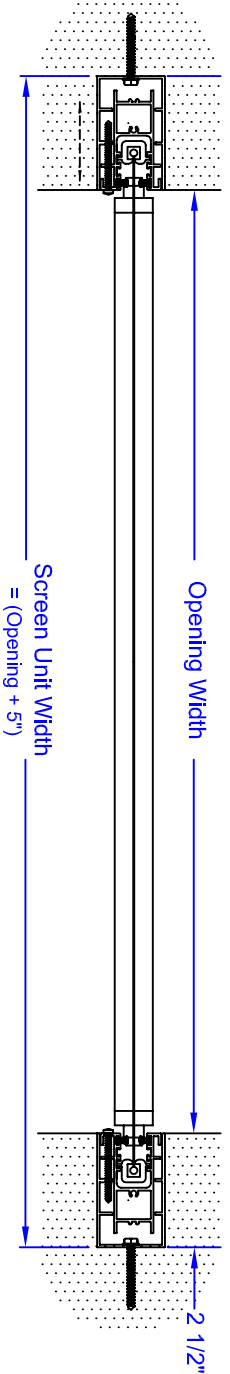

Horizon 4800 Installation Specification

Recessed Cassette & Side Tracks

Front View

Opening width plus "Side Track" clearances.
Minimum 2 1/4" per "Side Track".
Maximum width, 22' depending on screen fabric.

- Screen infill available in a verity of fabrics:**
- Insect Protection
 - Sun Control
 - Privacy
 - Black-out
 - Clear Vinyl Windows

Side View

Cassette & Weight Bar Detail

Side Track Detail

Motor

- * 120V AC 60Hz "Somfy" Motor
 - * Index Protection Rating: IP 44
 - * Rated Current 1.3A to 2.1A
 - * c/w Object detection or clutch
- Operators**
- * Single channel hand-held remote control.
 - * Multi-channel hand-held remote control.
 - * Somfy "myLink" app for smart-phone.
 - * Compatible for home automation systems

		Retroactable Screen Systems	
General	Quantity	Title/View, description, material, dimension etc	Article No./Reference
Designed by	Approved by - date	Frame	Scale
Drawn by	Checked by	Material	Scale
Mirage Screen Systems		H4800 Recessed Mount	
		H4800-R	Scale