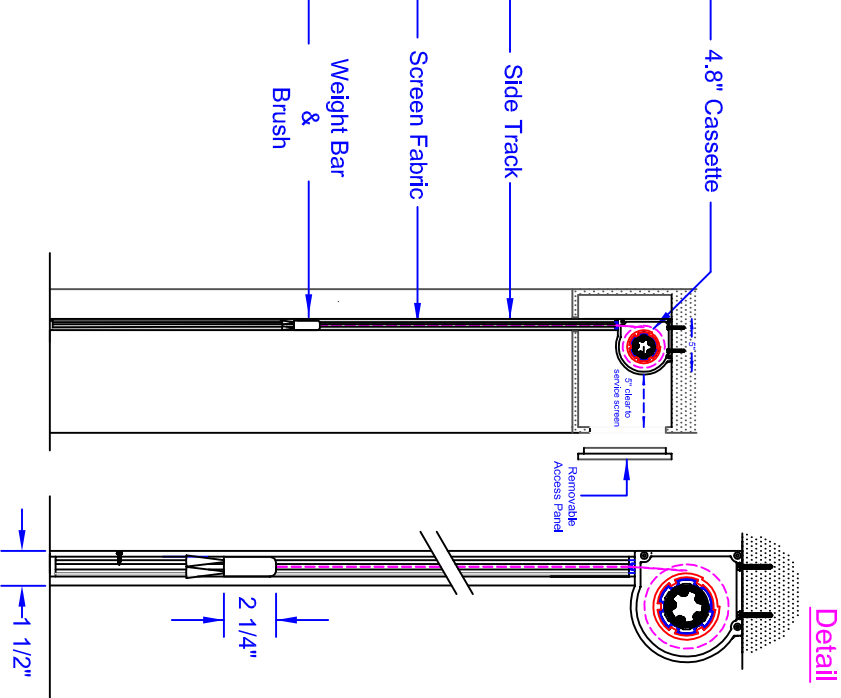

Horizon 4800 Installation Specification

Recessed Cassette & Side Tracks

Front View

Opening width plus "Side Track" clearances.
Minimum 2 1/4" per "Side Track".
Maximum width, 22' depending on screen fabric.

- Screen infill available in a verity of fabrics:**
- Insect Protection
 - Sun Control
 - Privacy
 - Black-out
 - Clear Vinyl Windows

Side View

Cassette & Weight Bar Detail

Side Track Detail

Motor

- * 120V AC 60Hz "Somfy" Motor
 - * Index Protection Rating: IP 44
 - * Rated Current 1.3A to 2.1A
 - * c/w Object detection or clutch
- Operators**
- * Single channel hand-held remote control.
 - * Multi-channel hand-held remote control.
 - * Somfy "myLink" app for smart-phone.
 - * Compatible for home automation systems

		Retroactable Screen Systems	
General	Quantity	Title/View, description, material, dimension etc	Article No./Reference
Designed by	Approved by - date	Frame	Scale
Drawn by	Checked by	Material	Scale
Mirage Screen Systems		H4800 Recessed Mount	
		H4800-R	Scale