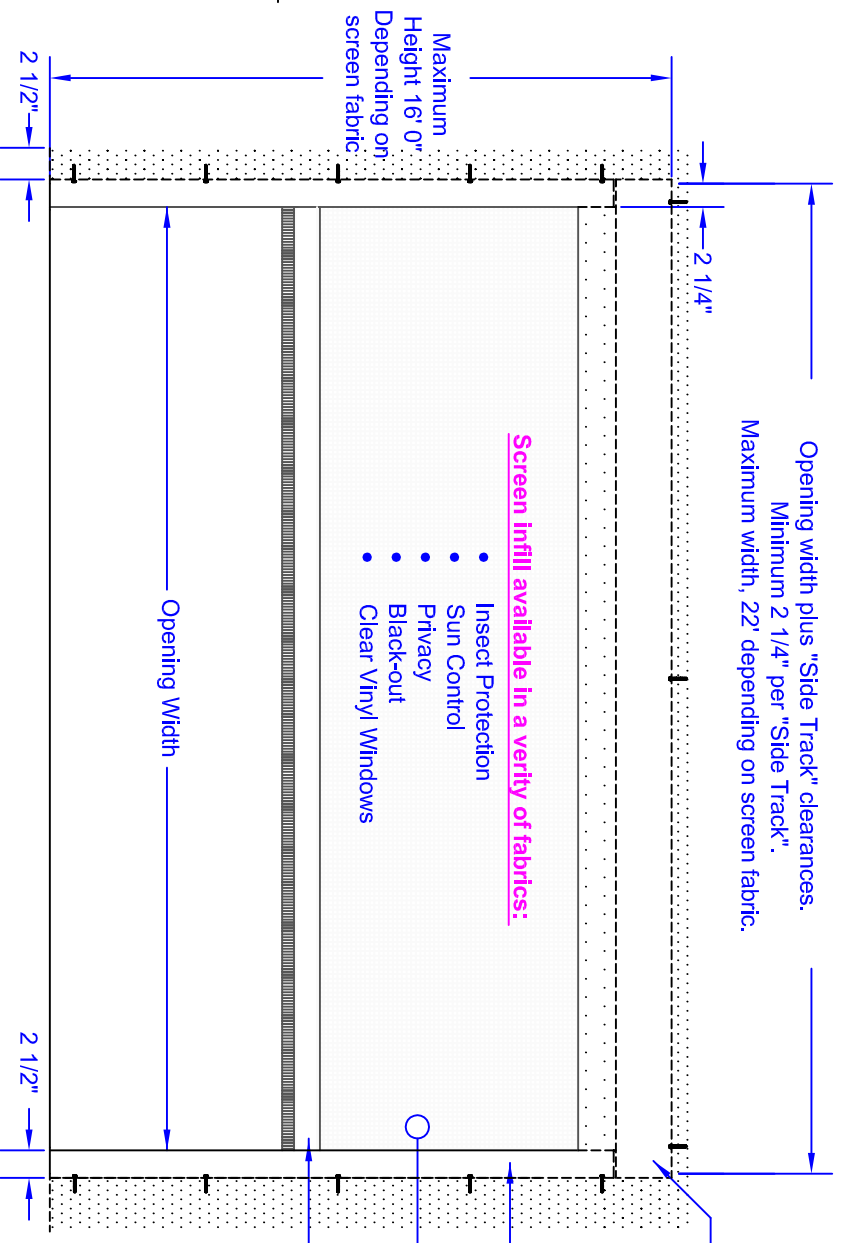

Horizon 4800 Installation Specification

Recessed Cassette & Side Tracks

Front View

Opening width plus "Side Track" clearances.
Minimum 2 1/4" per "Side Track".
Maximum width, 22' depending on screen fabric.

- Screen infill available in a verity of fabrics:**
- Insect Protection
 - Sun Control
 - Privacy
 - Black-out
 - Clear Vinyl Windows

Side View

Cassette & Weight Bar Detail

Side Track Detail

Motor

- * 120V AC 60Hz "Somfy" Motor
 - * Index Protection Rating: IP 44
 - * Rated Current 1.3A to 2.1A
 - * c/w Object detection or clutch
- Operators**
- * Single channel hand-held remote control.
 - * Multi-channel hand-held remote control.
 - * Somfy "myLink" app for smart-phone.
 - * Compatible for home automation systems

		Retroactable Screen Systems	
General	Quantity	Title/View, description, material, dimension etc	Article No./Reference
Designed by	Approved by - date	Frame	Scale
Drawn by	Checked by	Material	Scale
Mirage Screen Systems		H4800 Recessed Mount	
		H4800-R	Scale