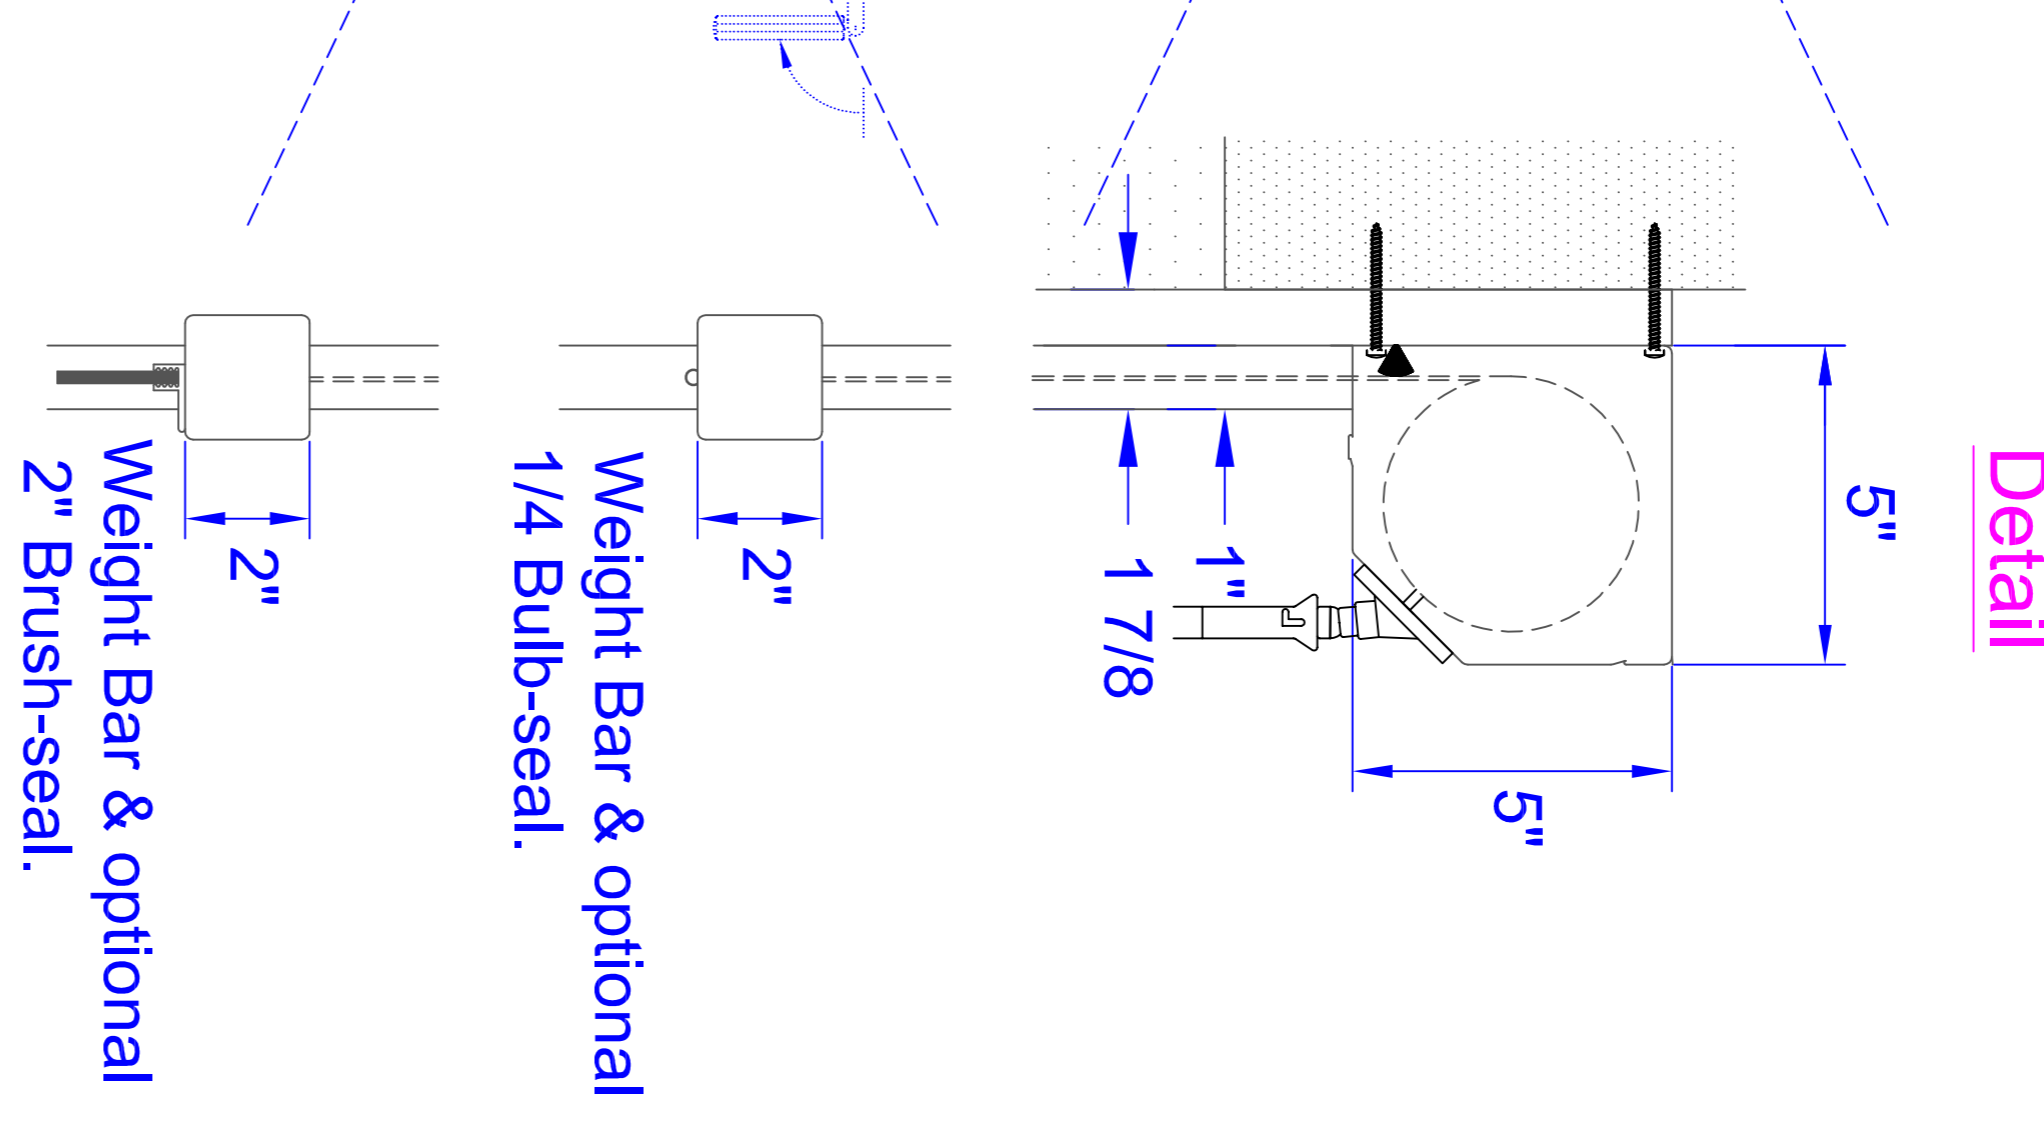

Horizon 5000 Installation Specification

Surface Mount , Above Header, Standard Side Tracks, Manual Crank Operator

Front View

Side View

Cassette & Weight Bar Detail

Side Track Detail

Operators

- * Manual crank operator.
- * Optional fixed or removable crank handle
- * Optional crank locations

Mirage
Retractable Screen Systems

Item#	Quantity	Title/Name, designation, material, dimension etc	Article No./Reference
Designed by Peter Siemens	Checked by PS	Approved by - date PS - 11/05/2015	File Name H5000 Inside
Mirage Screen Systems			H5000 Inside Mount
			HS000-S
			Edition 1
			Sheet 2/1