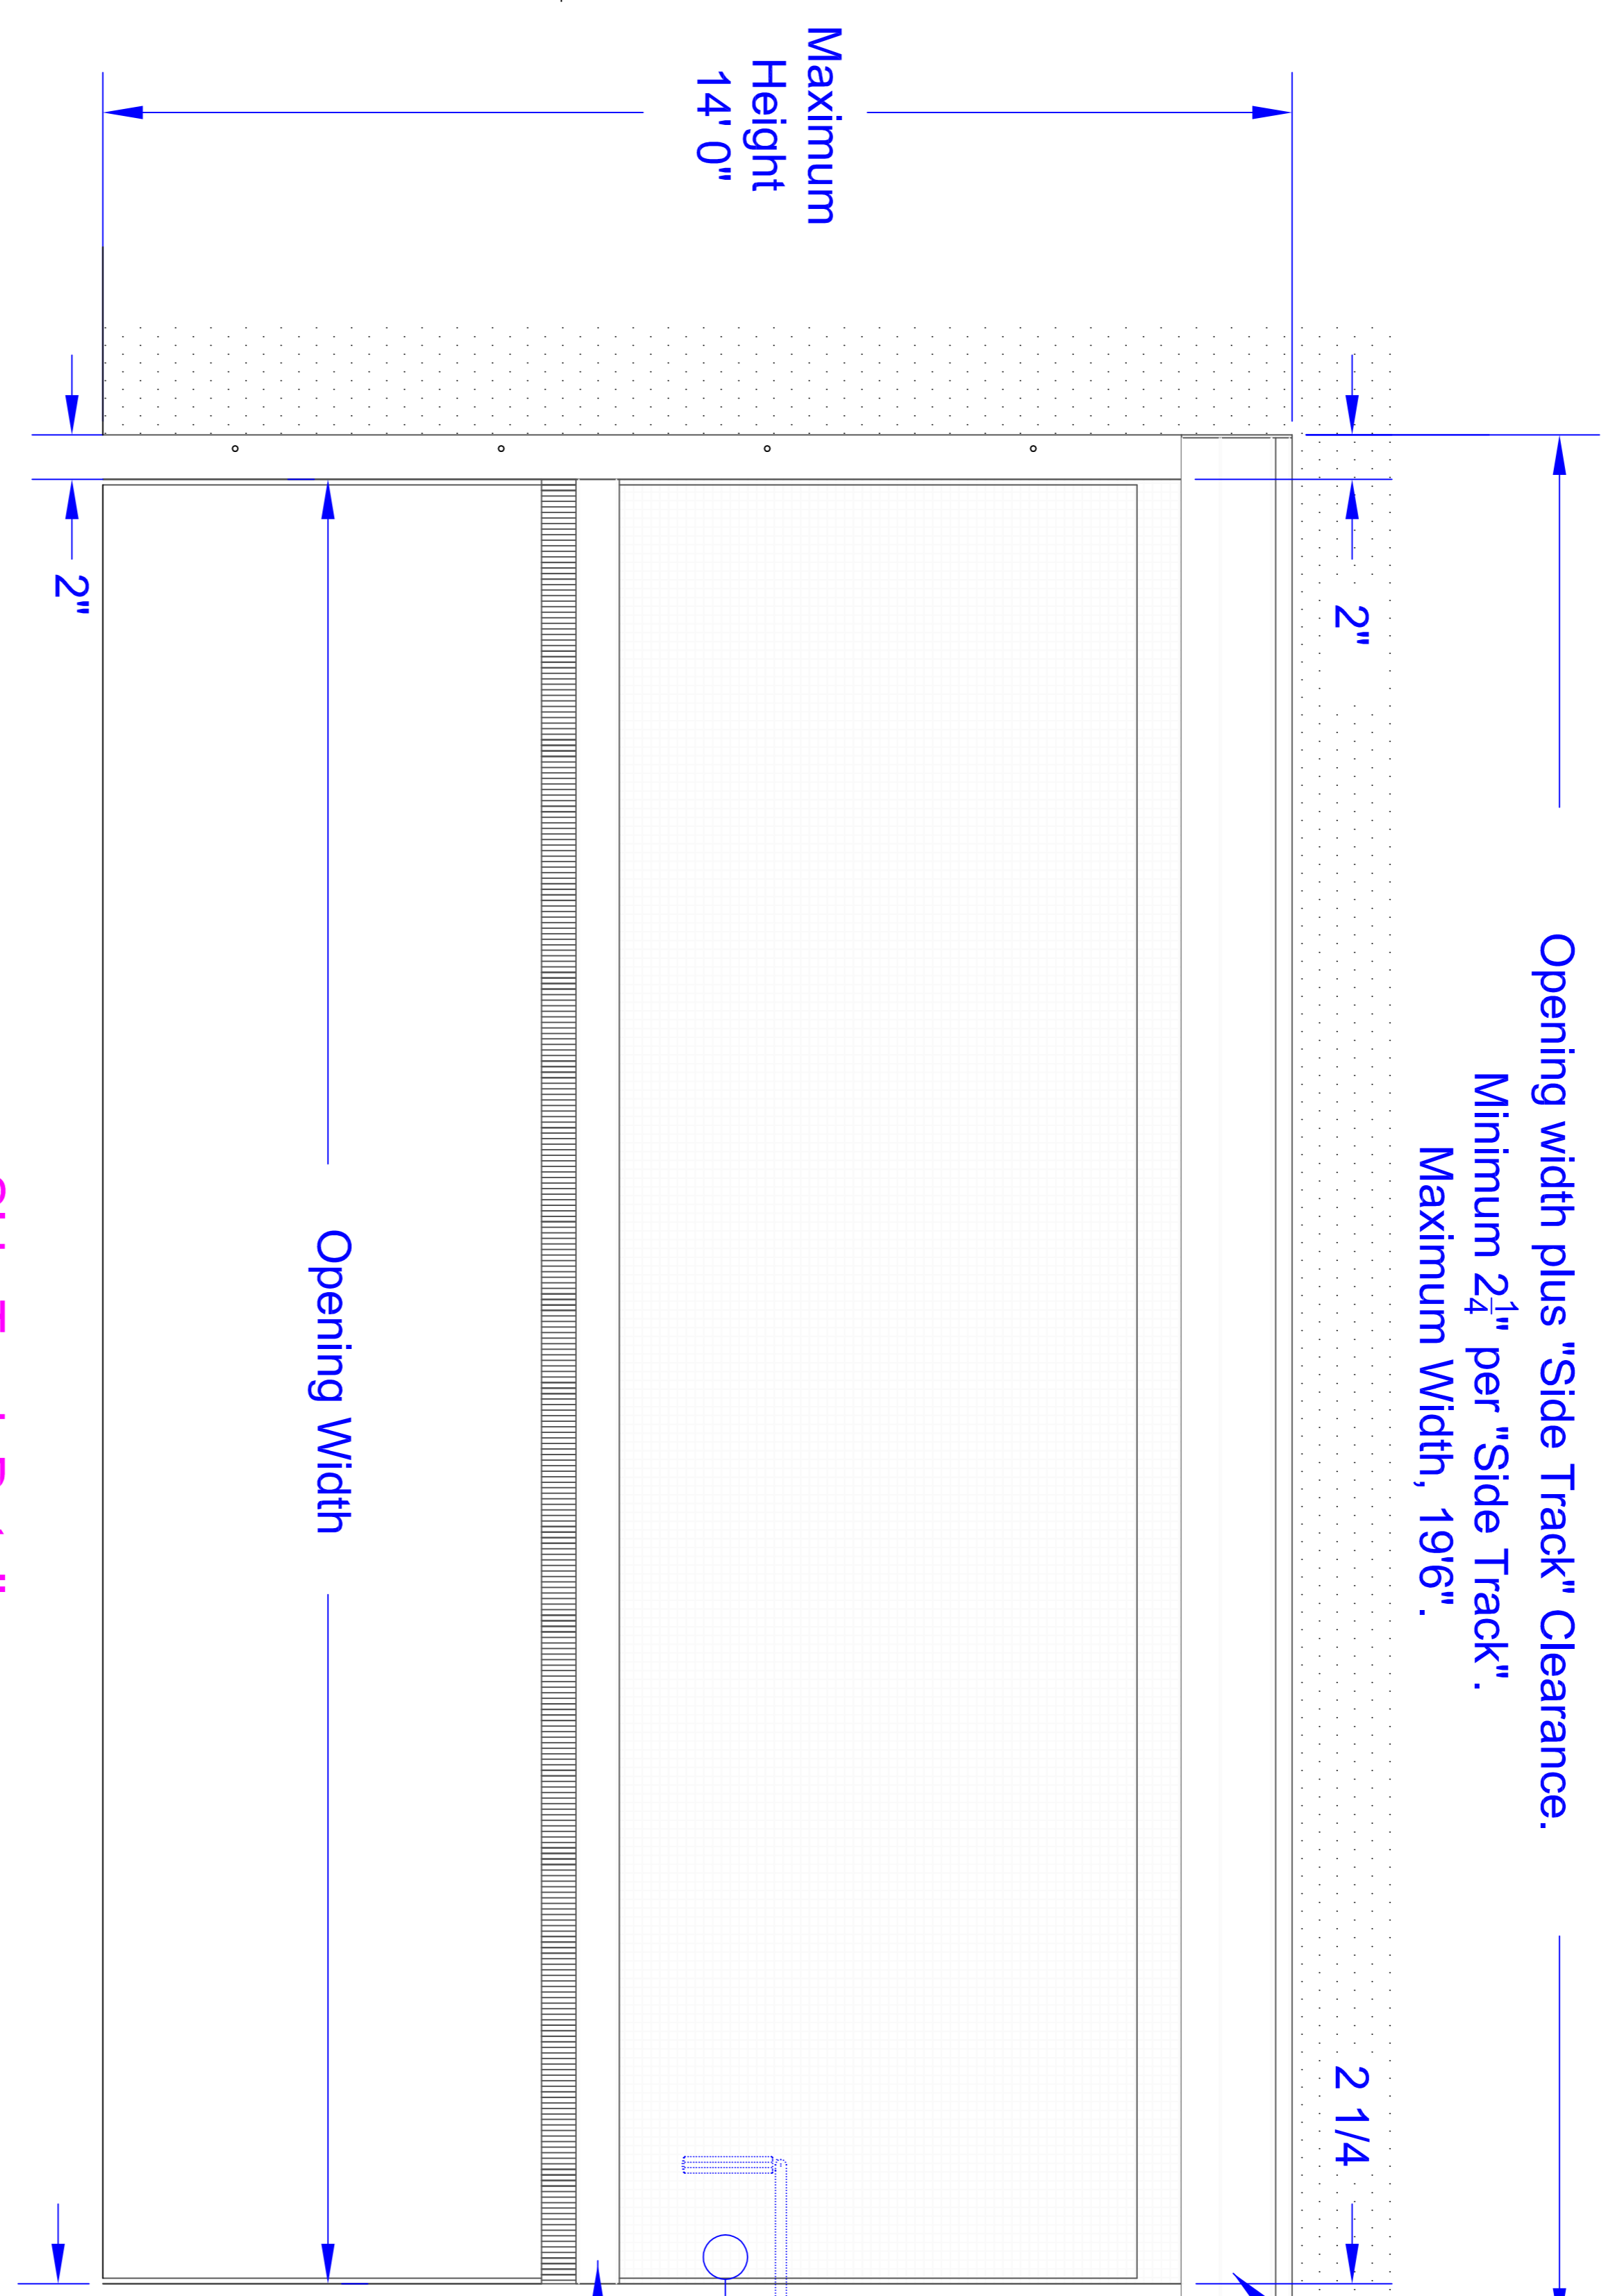

Horizon 5000 Installation Specification

Surface Mount , Above Header, Standard Side Tracks, Manual Crank Operator

Front View

Side View

Cassette & Weight Bar Detail

Side Track Detail

Operators

- * Manual crank operator.
- * Optional fixed or removable crank handle
- * Optional crank locations

Mirage
Retractable Screen Systems

Item#	Quantity	Title/Name, designation, material, dimension etc	Article No./Reference
Designed by Peter Siemens	Checked by PS	Approved by - date PS - 11/05/2015	File Name H5000 Inside
Mirage Screen Systems			H5000 Inside Mount
			HS000-S
			Edition 1
			Sheet 2/1