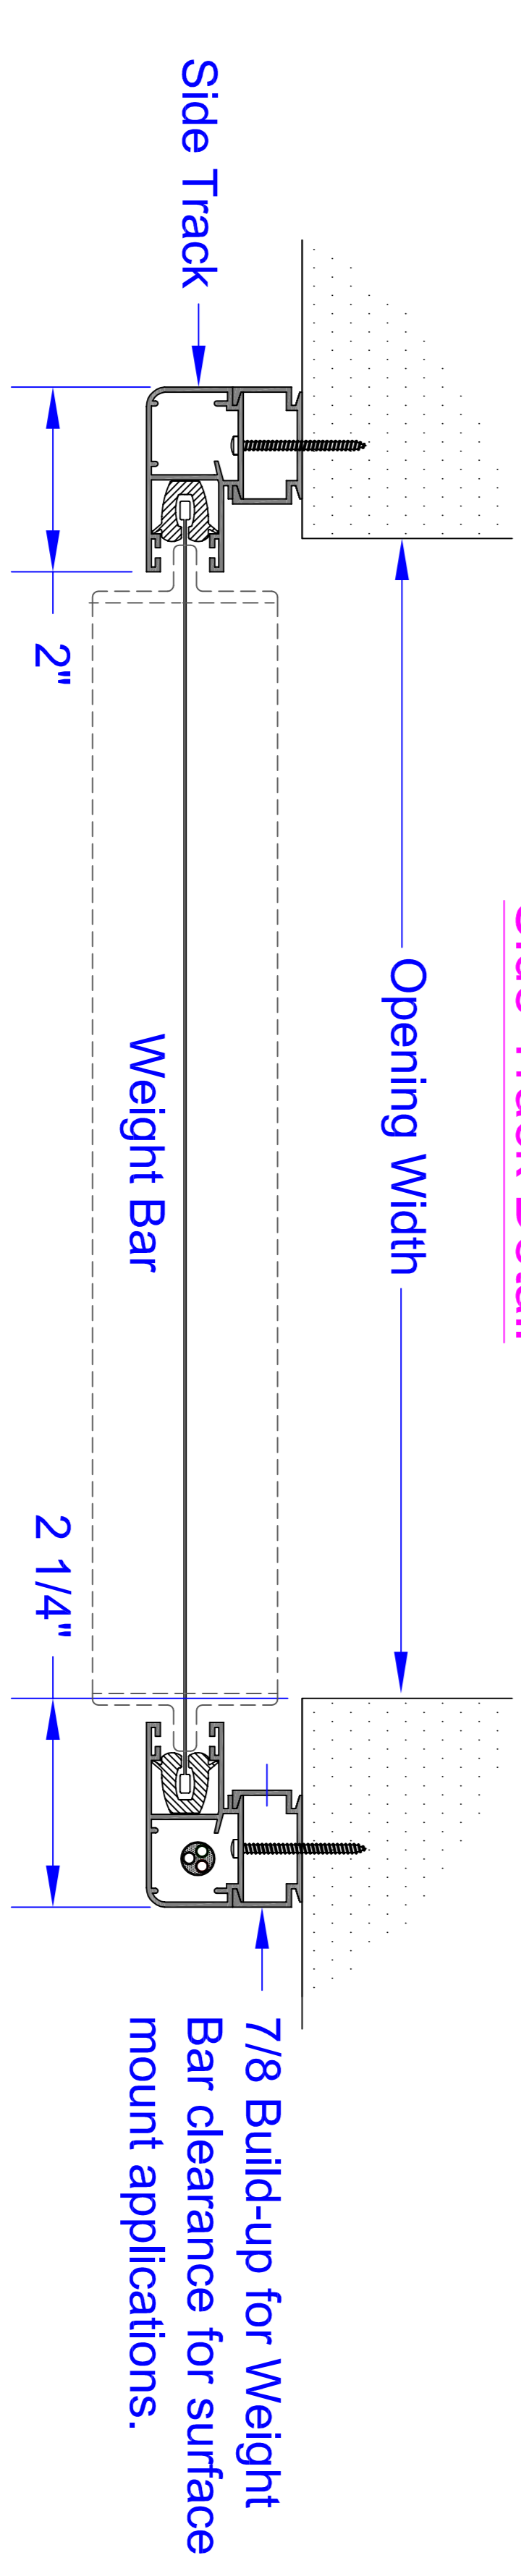

Horizon 5000 Installation Specification

Surface Mount , Above Header, Standard Side Tracks, Manual Crank Operator

Front View

Side View

Cassette & Weight Bar Detail

Side Track Detail

Operators

- * Manual crank operator.
- * Optional fixed or removable crank handle
- * Optional crank locations

Mirage
Retractable Screen Systems

Item#	Quantity	Title/Name, designation, material, dimension etc	Article No./Reference
Designed by Peter Siemens	Checked by PS	Approved by - date PS - 11/05/2015	File Name H5000 Inside
Mirage Screen Systems			H5000 Inside Mount
			HS000-S
			Edition 1
			Sheet 2/1