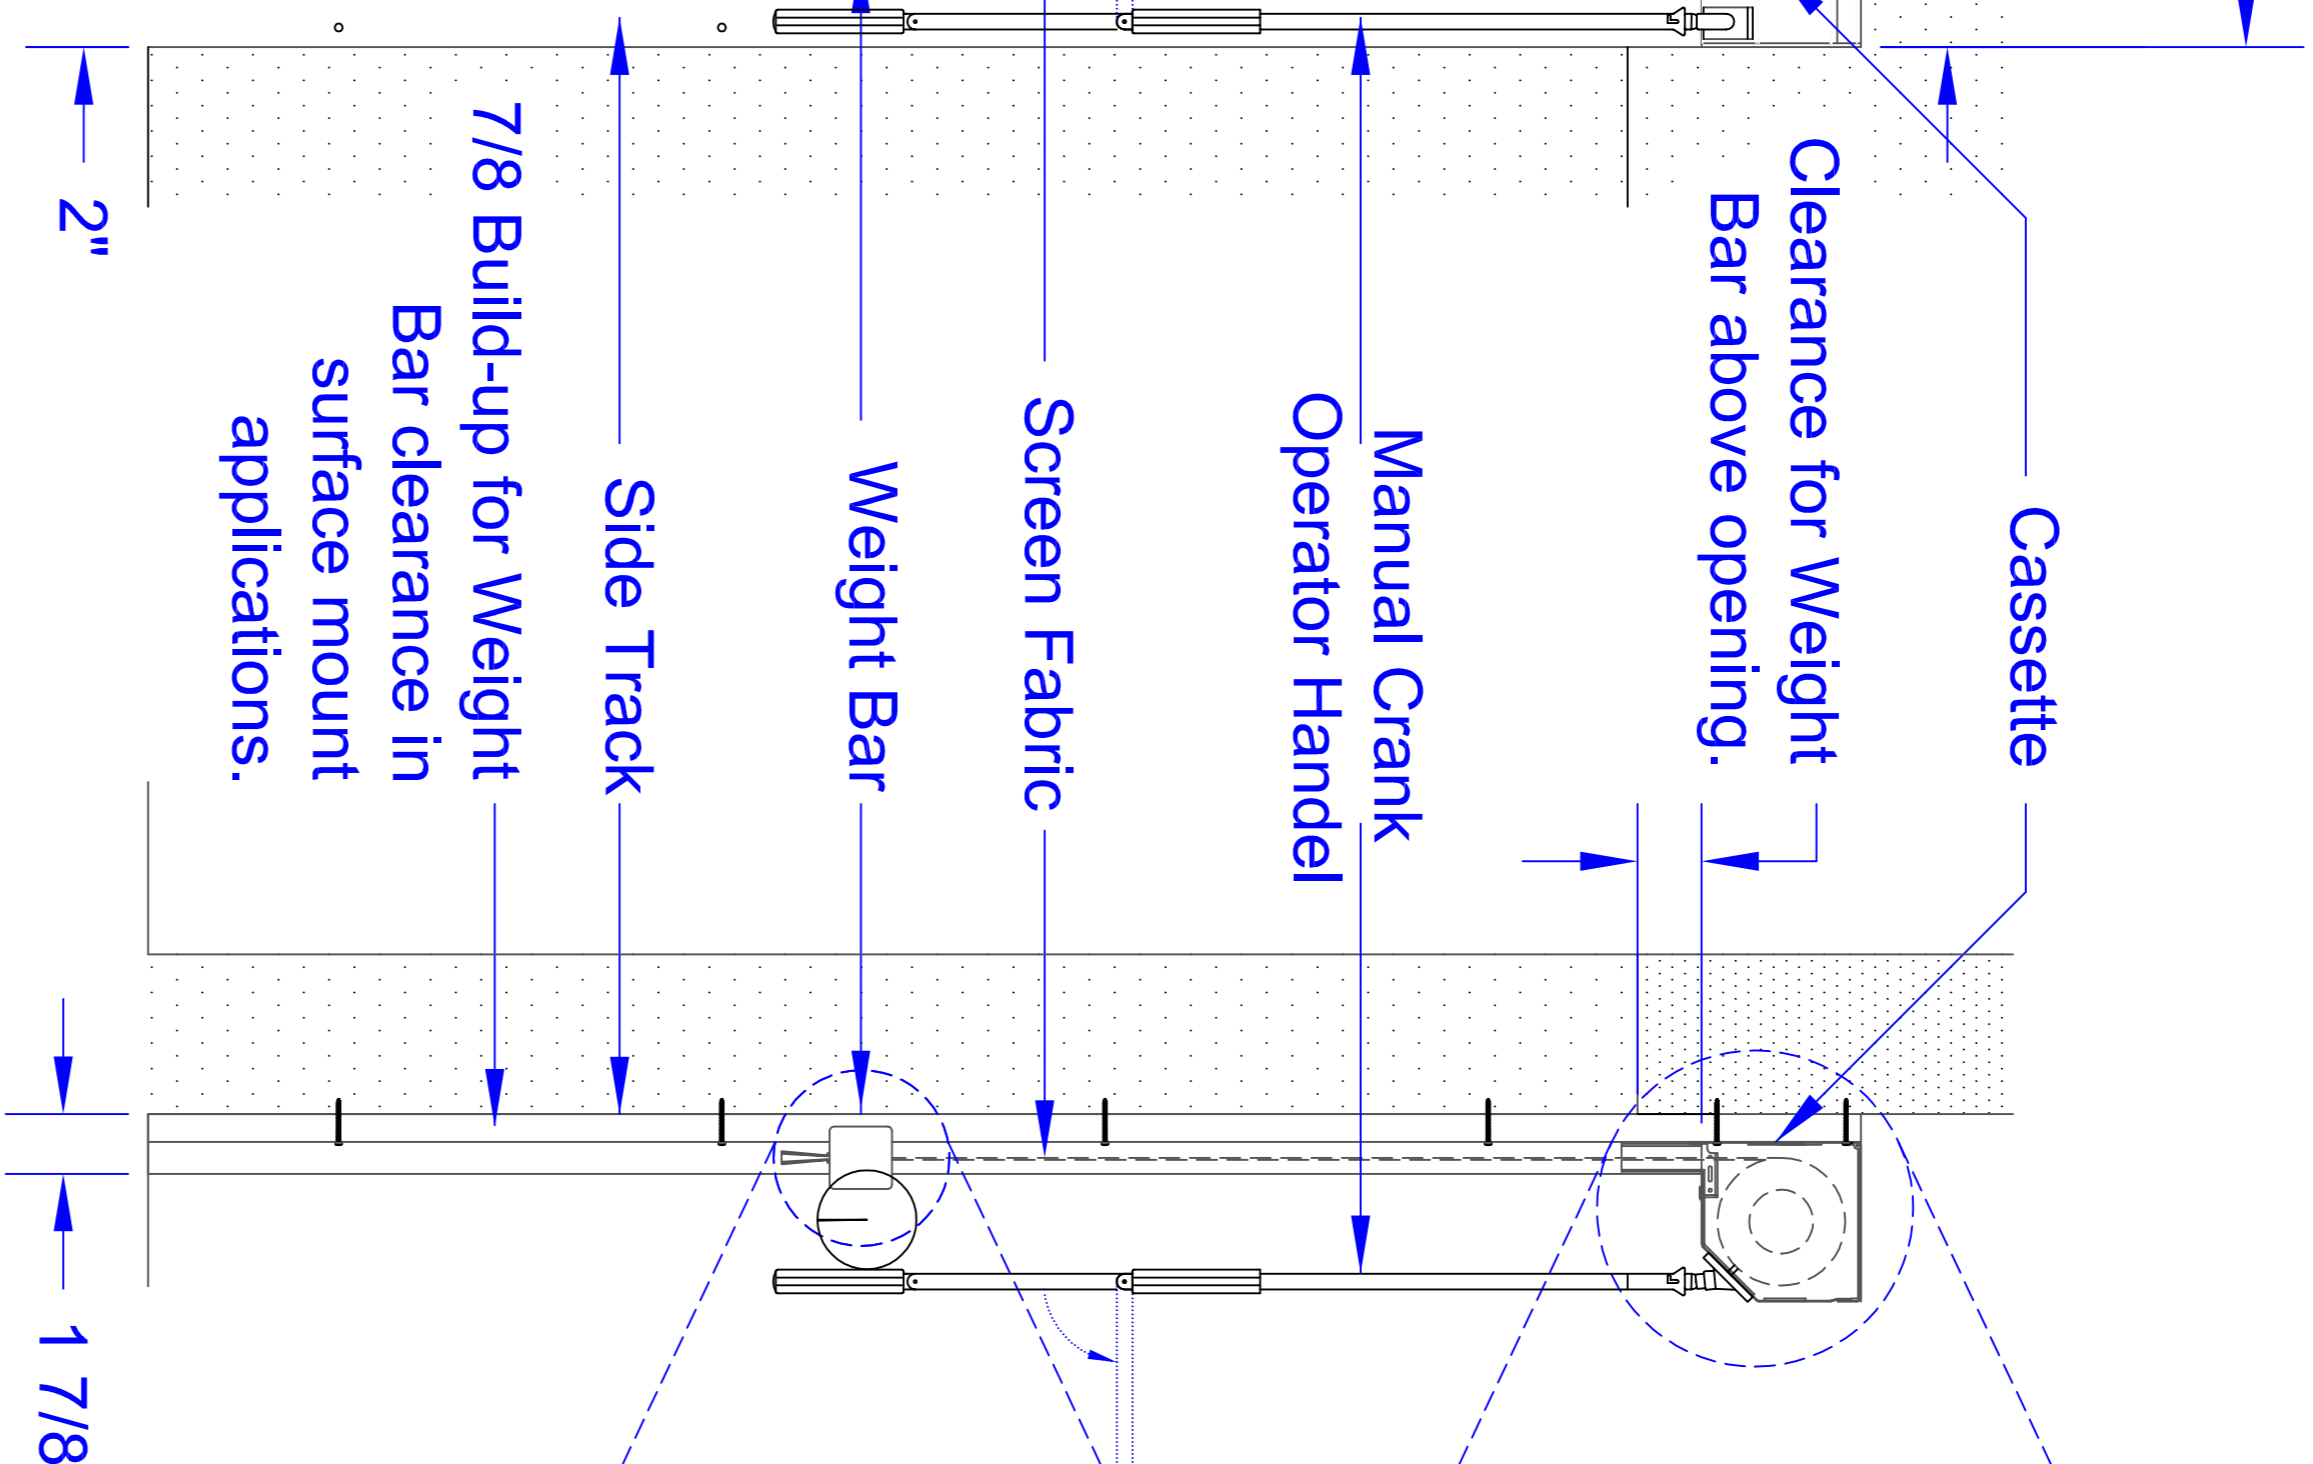

Horizon 5000 Installation Specification

Surface Mount , Above Header, Standard Side Tracks, Manual Crank Operator

Front View

Side View

Cassette & Weight Bar Detail

Side Track Detail

Operators

- * Manual crank operator.
- * Optional fixed or removable crank handle
- * Optional crank locations

Mirage
Retractable Screen Systems

Item#	Quantity	Title/Name, designation, material, dimension etc	Article No./Reference
Designed by Peter Siemens	Checked by PS	Approved by - date PS - 11/05/2015	File Name H5000 Inside
Mirage Screen Systems			H5000 Inside Mount
			HS000-S
			Edition 1
			Sheet 2/1