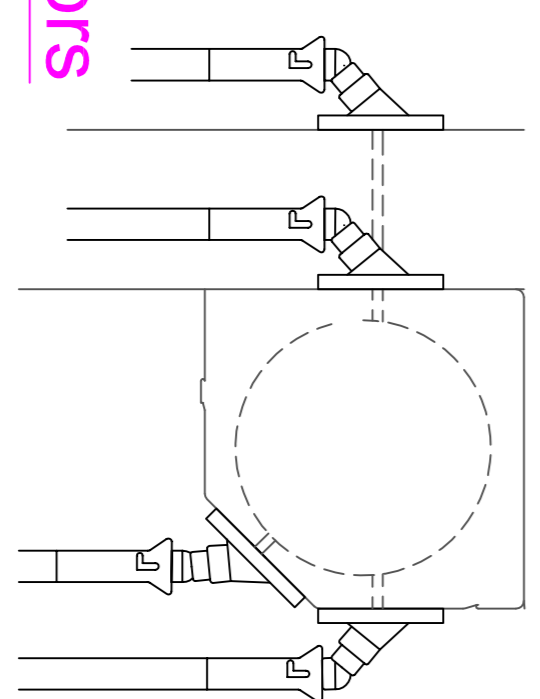

Horizon 5000 Installation Specification

Surface Mount , Above Header, Standard Side Tracks, Manual Crank Operator

Front View

Side View

Cassette & Weight Bar Detail

Side Track Detail

Operators

- * Manual crank operator.
- * Optional fixed or removable crank handle
- * Optional crank locations

Mirage
Retractable Screen Systems

Item#	Quantity	Title/Name, designation, material, dimension etc	Article No./Reference
Designed by Peter Siemens	Checked by PS	Approved by - date PS - 11/05/2015	File Name H5000 Inside
Mirage Screen Systems			H5000 Inside Mount
			HS000-S
			Edition 1
			Sheet 2/1